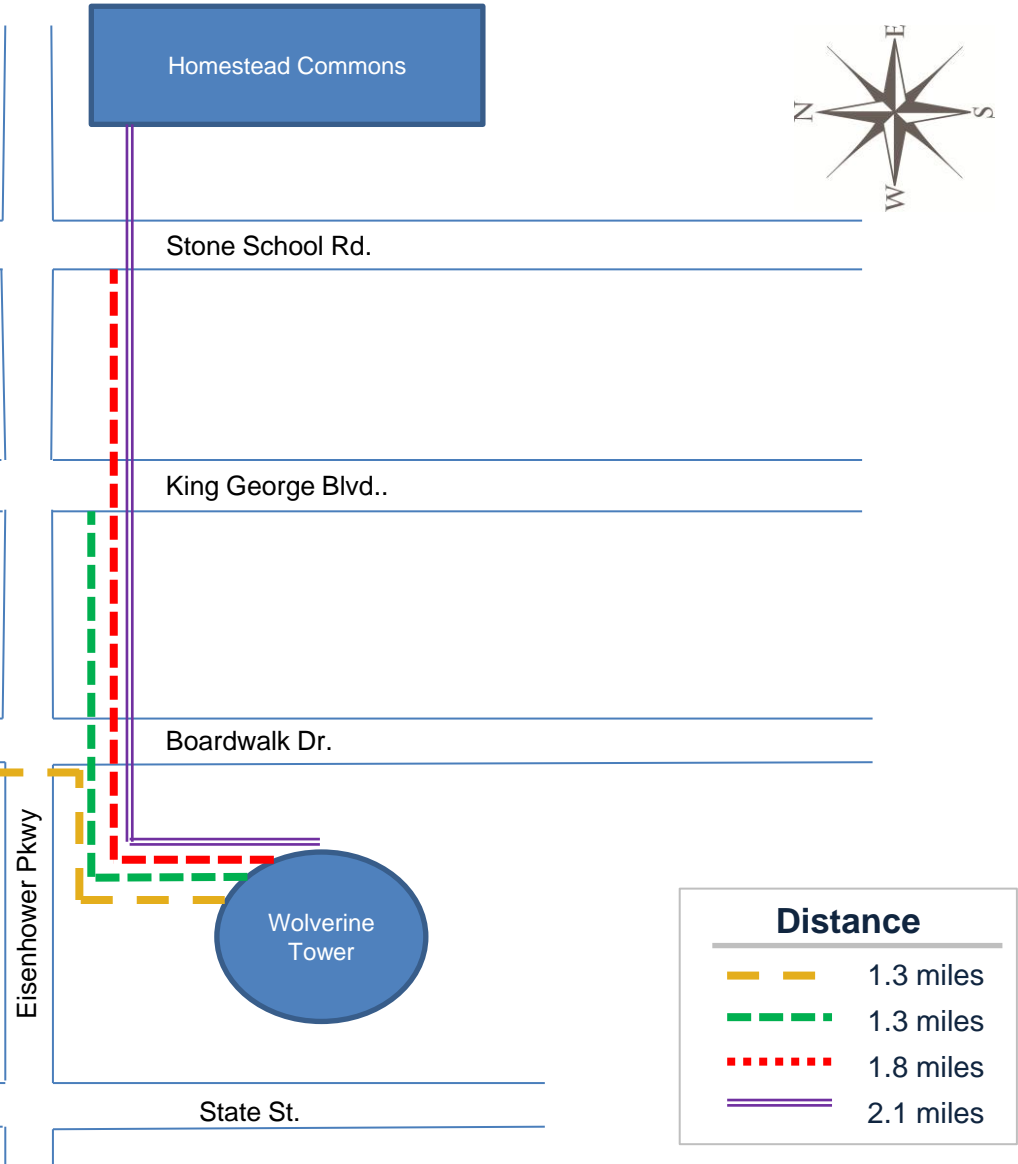

### Purple Route:

1. Start at Wolverine Tower and walk towards Eisenhower Pkwy.
2. Turn right on Eisenhower Pkwy.
3. Walk to Homestead Commons. Then, turn around and return to Wolverine Tower

### Red Route:

1. Start at Wolverine Tower and walk towards Eisenhower Pkwy.
2. Turn right on Eisenhower Pkwy.
3. Walk to Stone School Rd. Then, turn around and return to Wolverine Tower

### Green Route:

1. Start at Wolverine Tower and walk towards Eisenhower Pkwy.
2. Turn right on Eisenhower Pkwy.
3. Walk to King George Blvd. Then, turn around and return to Wolverine Tower

### Yellow Route:

1. Start at Wolverine Tower and walk towards Eisenhower Pkwy.
2. Turn right on Eisenhower Pkwy and then left on Boardwalk Dr.
3. Walk to the end of Boardwalk. Then, turn around and return to Wolverine Tower