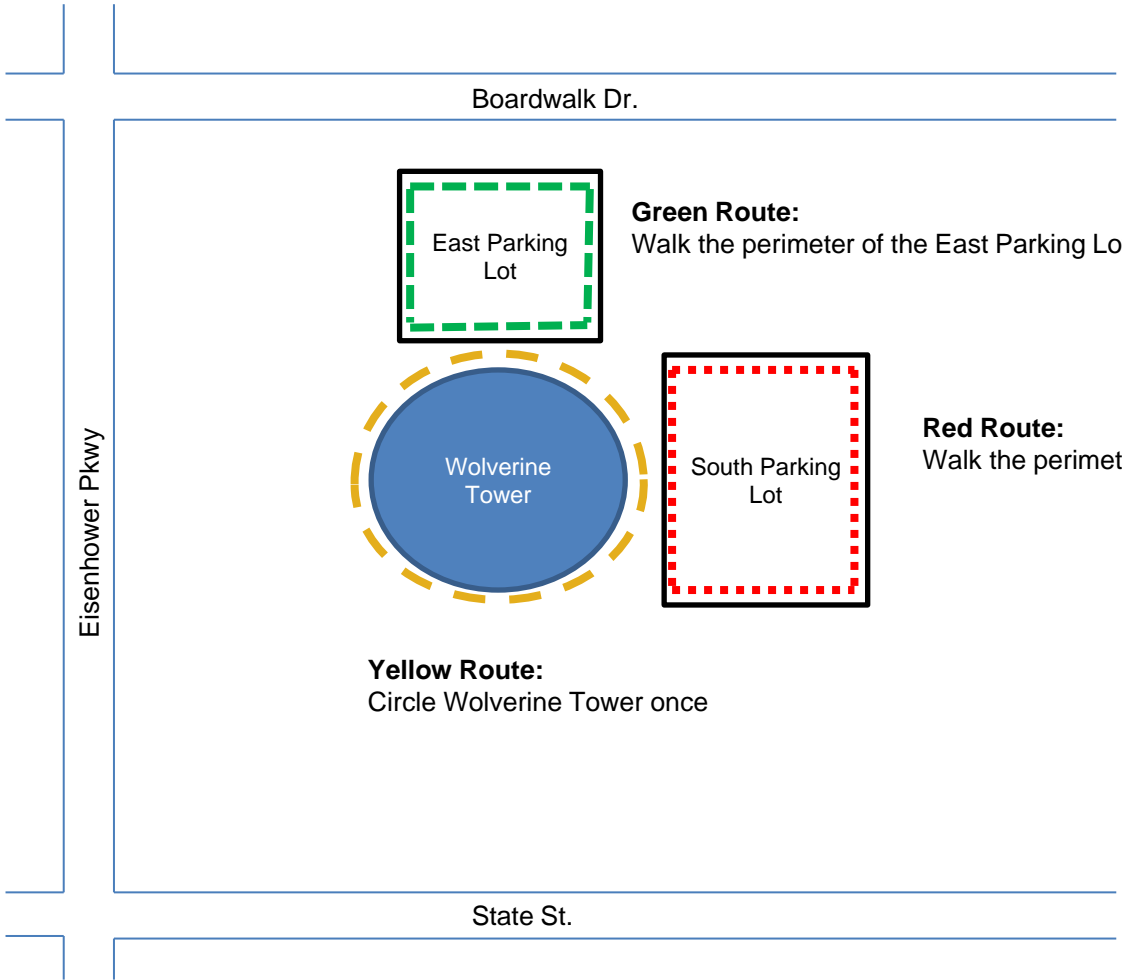

## Walking Map

# Wolverine Tower 1

**Green Route:**  
Walk the perimeter of the East Parking Lot once

**Red Route:**  
Walk the perimeter of the South Parking Lot once

**Yellow Route:**  
Circle Wolverine Tower once

Distance	
	0.238 miles
	0.2 miles
	0.28 miles