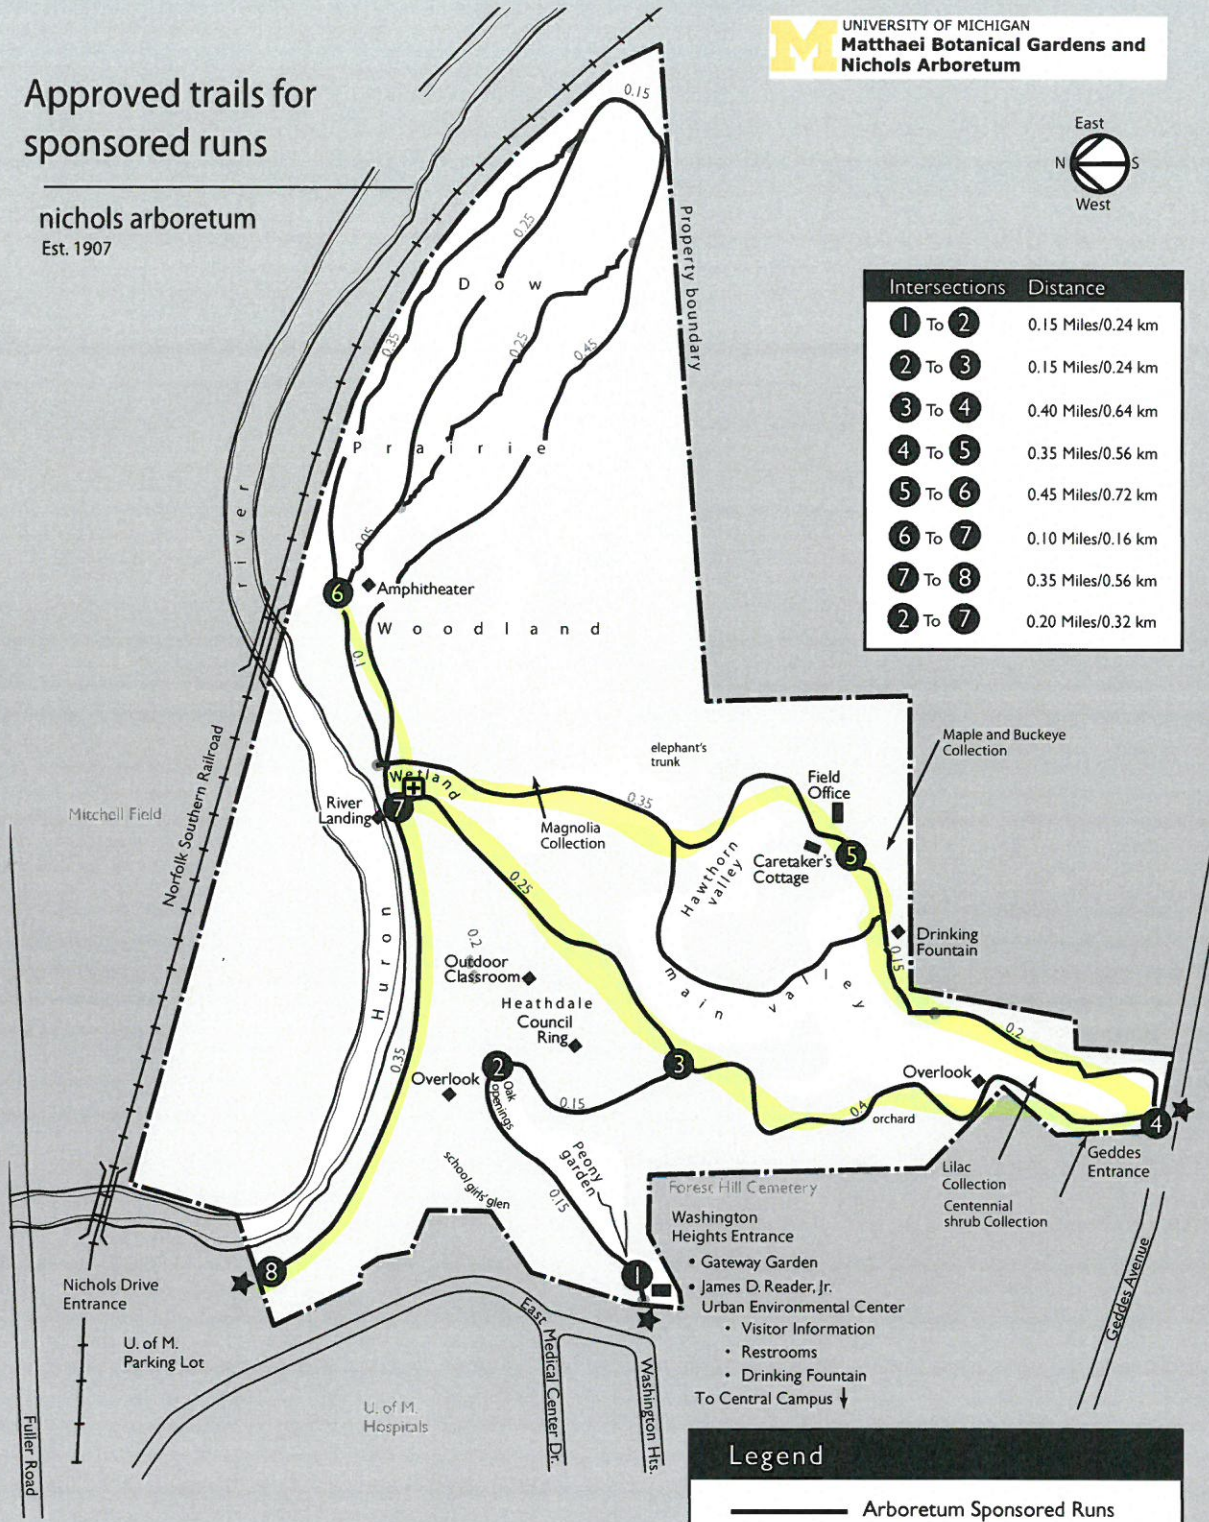

Approved trails for sponsored runs

nichols arboretum
Est. 1907

M UNIVERSITY OF MICHIGAN
**Matthaei Botanical Gardens and
Nichols Arboretum**

| Intersections | Distance |
|---------------|--------------------|
| 1 To 2 | 0.15 Miles/0.24 km |
| 2 To 3 | 0.15 Miles/0.24 km |
| 3 To 4 | 0.40 Miles/0.64 km |
| 4 To 5 | 0.35 Miles/0.56 km |
| 5 To 6 | 0.45 Miles/0.72 km |
| 6 To 7 | 0.10 Miles/0.16 km |
| 7 To 8 | 0.35 Miles/0.56 km |
| 2 To 7 | 0.20 Miles/0.32 km |

Legend

- Arboretum Sponsored Runs approved trail routes
- Trail Mileage
- Wooded Areas
- Blue Light Emergency phone

Please only use the indicated trails for route planning of sponsored runs.