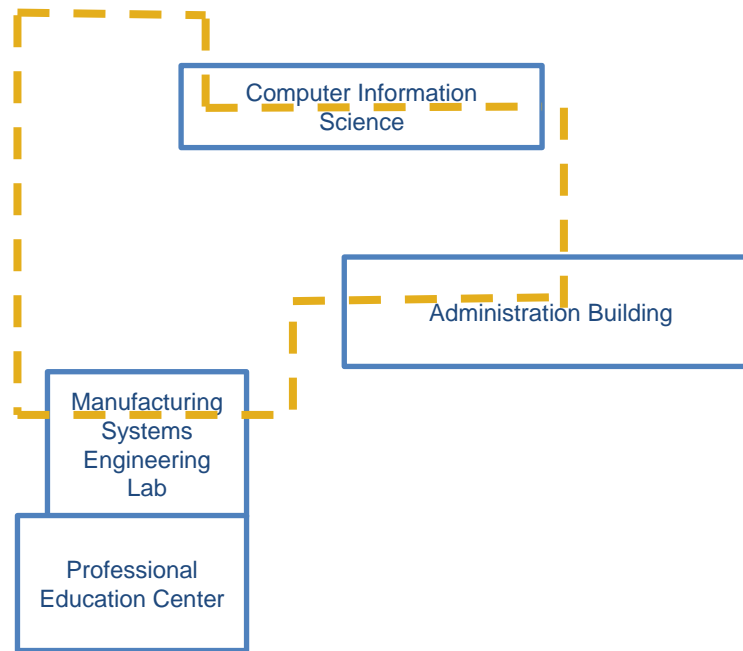

Walking Map

UMD Quarter Mile Walk

1. Start at the southeast corner of the Manufacturing Systems Engineering Lab and begin walking southeast
2. Enter the Computer Information Science building through the southeast doors and exit through the southwest doors
3. Turn right and enter the Administration Building through the central doors on the south end of the building and exit through the northeast doors
4. Turn left and enter the Manufacturing Systems Engineering Lab through the southwest doors
5. Exit through the southeast doors and end where you began