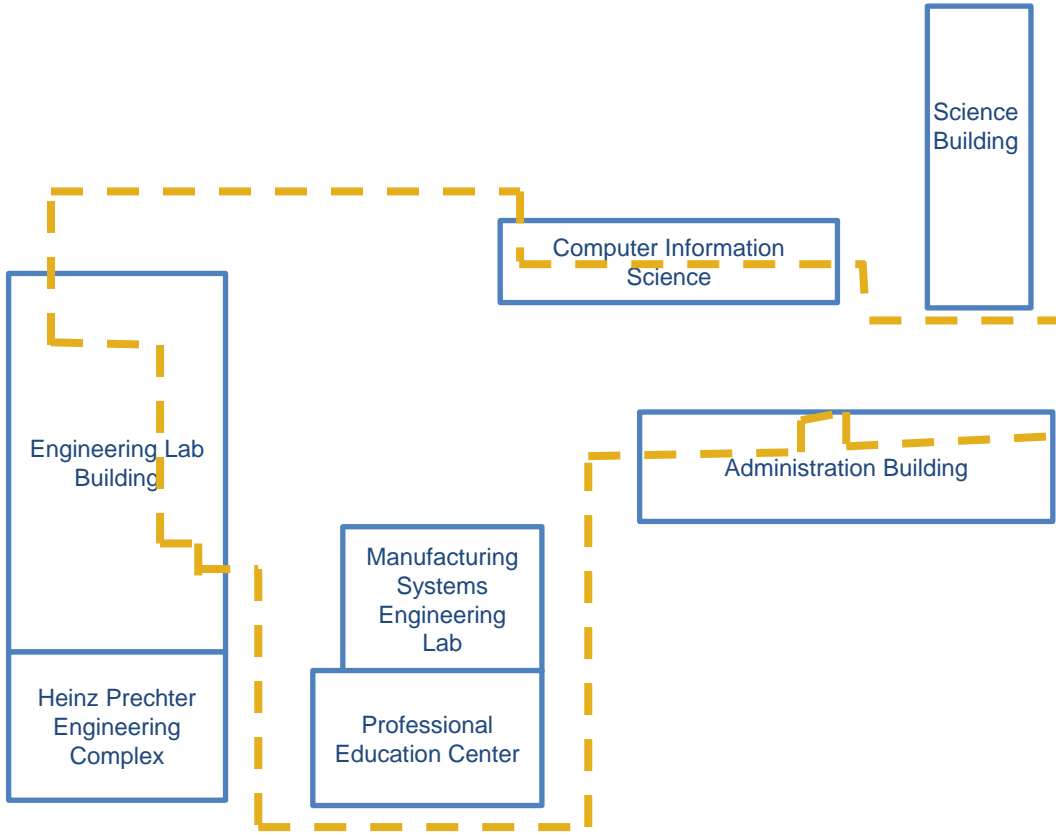

Walking Map

UMD Half Mile Walk

Montieth Blvd.

1. Start on the northwest corner of the Professional Education Center and begin walking northeast
2. Turn right before the Heinz Prechter Engineering Complex. Enter the first Engineering Lab Building doors you come across and exit the building outside the southeast doors
3. Turn right and follow the sidewalk. Enter the southeast doors of the Computer Information Science Building, walk through the building, and exit the southwest doors
4. Turn right on the sidewalk, then left, and right again. Enter the Administration Building through the southwest doors and exit through the northeast doors.
5. Turn left out of the building and end back at the northwest corner of the Professional Education Center