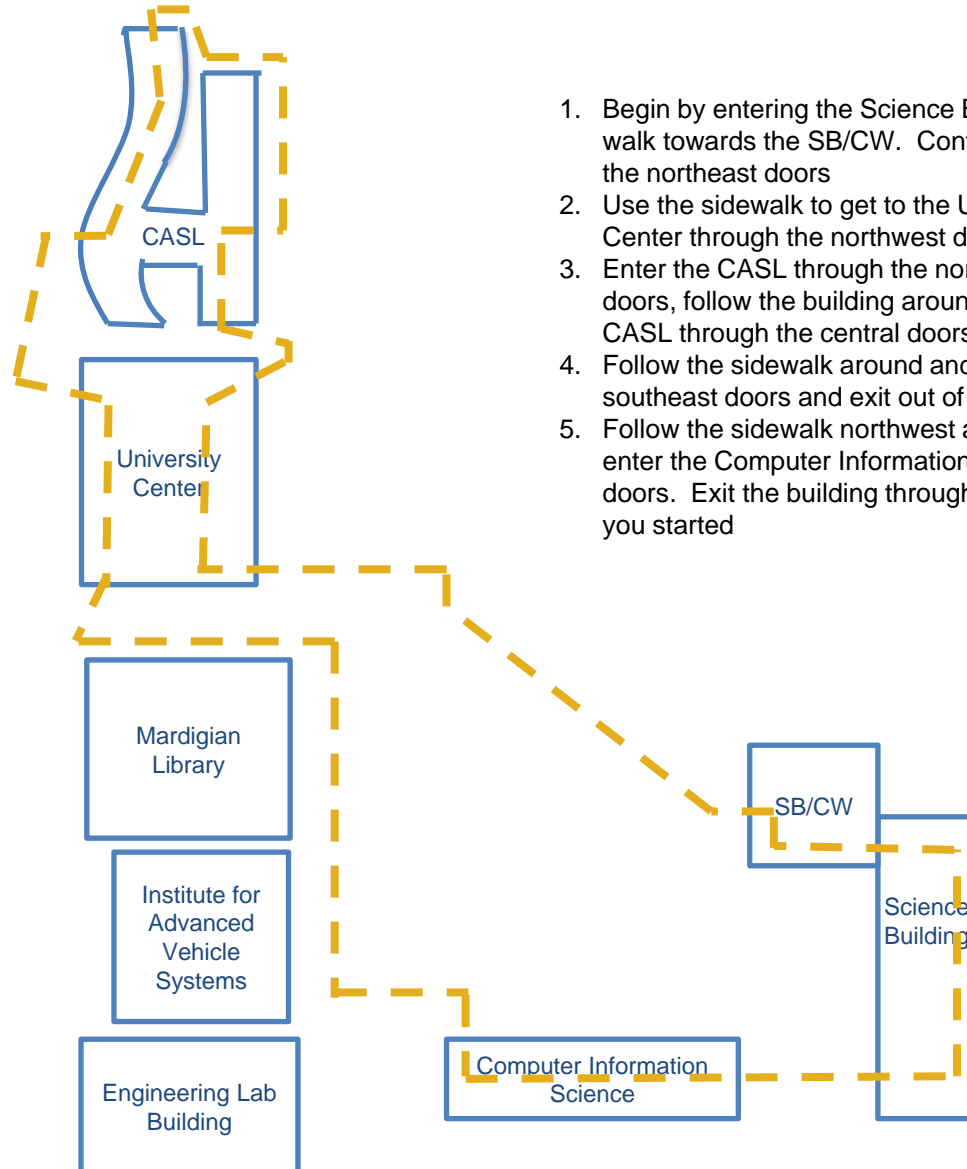

Walking Map

UMD 1 Mile Walk

1. Begin by entering the Science Building through the northeast doors and walk towards the SB/CW. Continue through the SB/CW and exit through the northeast doors
2. Use the sidewalk to get to the University Center. Enter the University Center through the northwest doors and exit through the southwest doors
3. Enter the CASL through the northwest doors, exit through the central doors, follow the building around and enter the southeast doors. Exit the CASL through the central doors on the northeast side of the building
4. Follow the sidewalk around and enter the University Center through the southeast doors and exit out of the northeast doors
5. Follow the sidewalk northwest around the Mardigian Library, turn right, and enter the Computer Information Science building through the southeast doors. Exit the building through the southwest doors and end back where you started