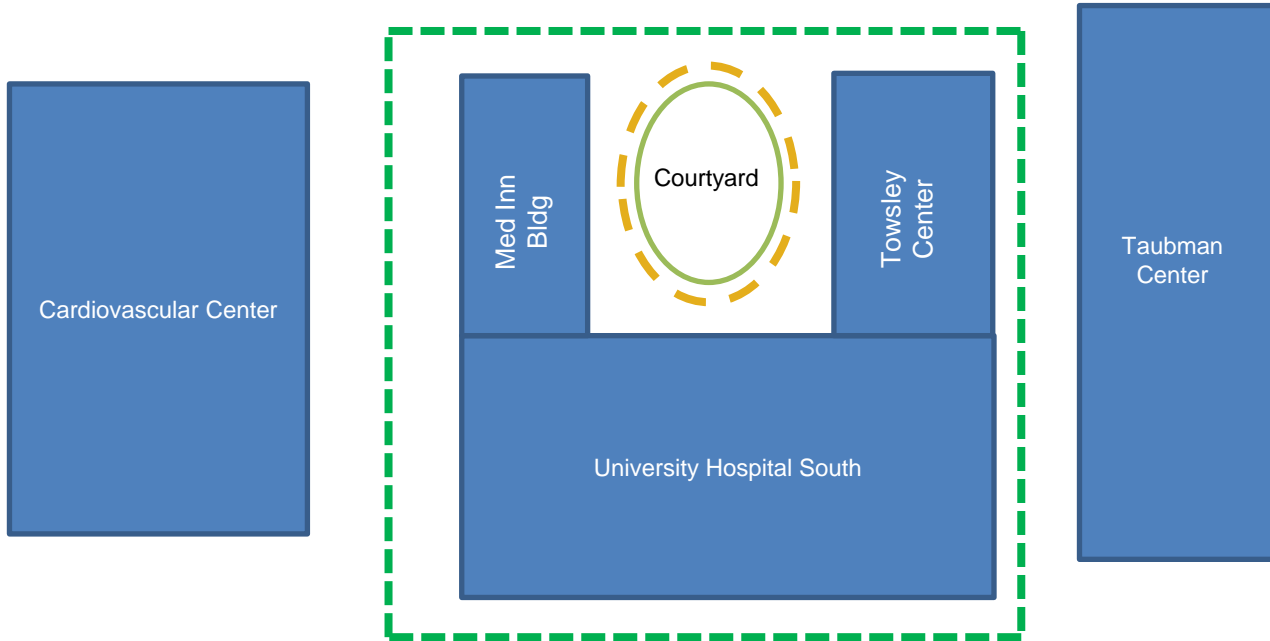

Walking Map

UH South - Outdoors

Yellow Route:
Circle the courtyard

Green Route:

1. Start at the northeast corner of the Towsley Center and begin walking south
2. Pass under a gate (gate closed 6PM-6AM) and turn right to walk along the south end of UH South
3. Turn right once UH South ends and walk in between UH South and the CVC
4. Turn right once the Med Inn Building ends and return to the northeast corner of the Towsley Center

Distance

- 0.0962 miles
- - - 0.39 miles