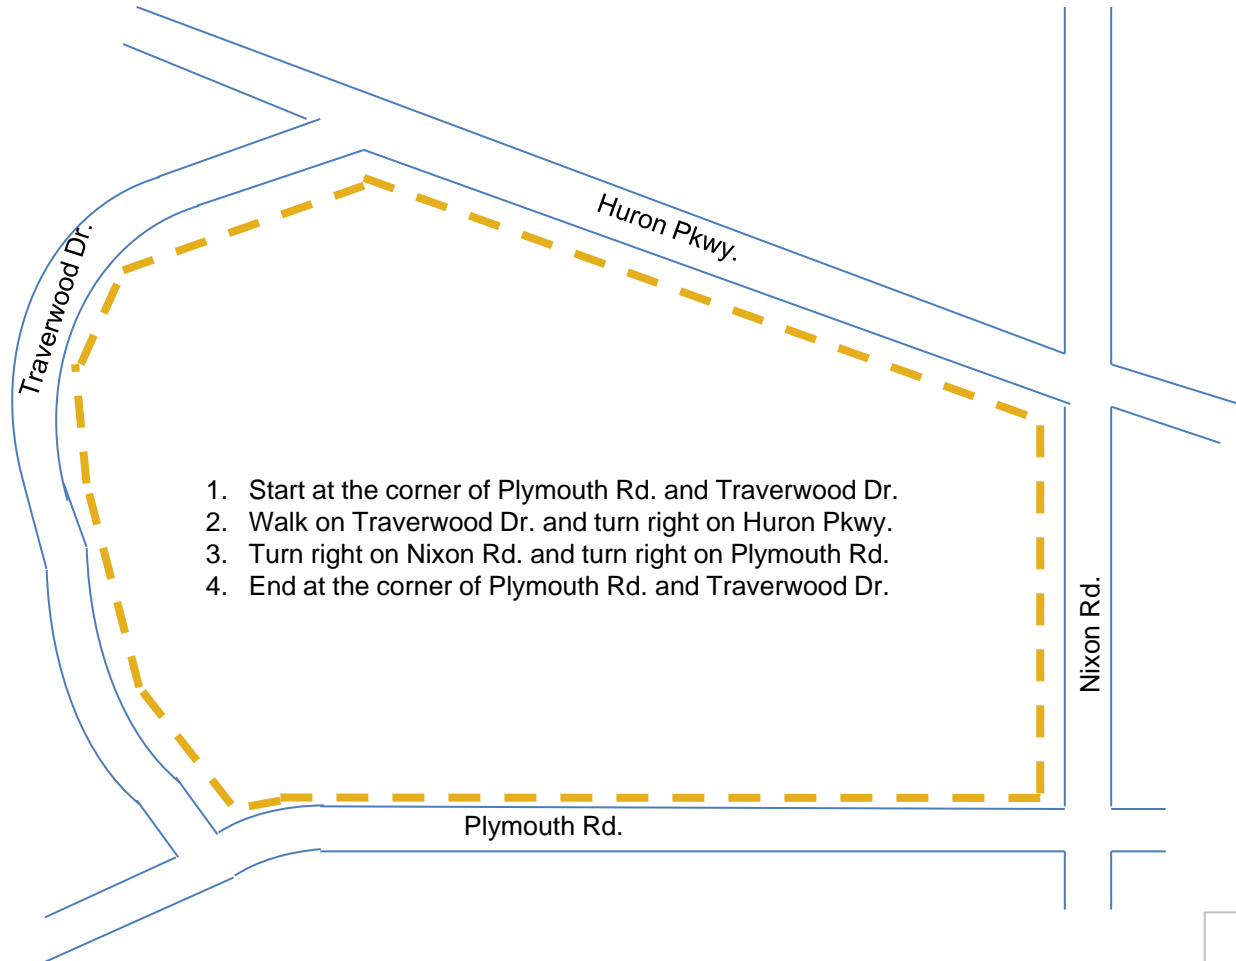

## Walking Map

# Traverwood - Outdoor

1. Start at the corner of Plymouth Rd. and Traverwood Dr.
2. Walk on Traverwood Dr. and turn right on Huron Pkwy.
3. Turn right on Nixon Rd. and turn right on Plymouth Rd.
4. End at the corner of Plymouth Rd. and Traverwood Dr.

### Distance

— 1.33 miles