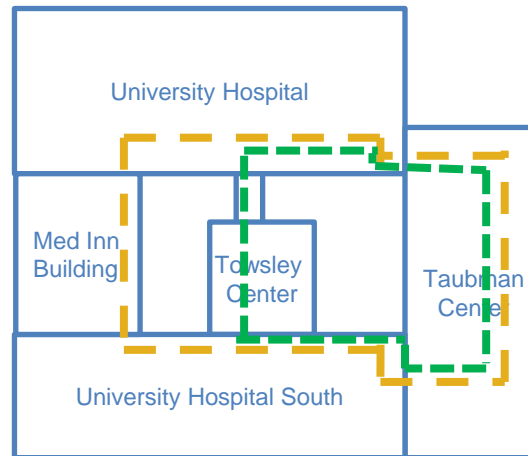

## Walking Map

# Towsley, Taubman, UH Loop

### Yellow Route:

1. Begin in the Med Inn Building on Floor 2
2. Use the Floor 2 Connector to walk from the Med Inn Building to University Hospital
3. Continue following the Floor 2 Connector to the Taubman Center, then to University Hospital South
4. End back in the Med Inn Building at your starting point

### Green Route:

1. Begin in the Towsley Center on Floor 2
2. Use the Floor 2 Connector to walk from the Towsley Center to University Hospital
3. Continue following the Floor 2 Connector to the Taubman Center, then to University Hospital South
4. End back in the Towsley Center at your starting point