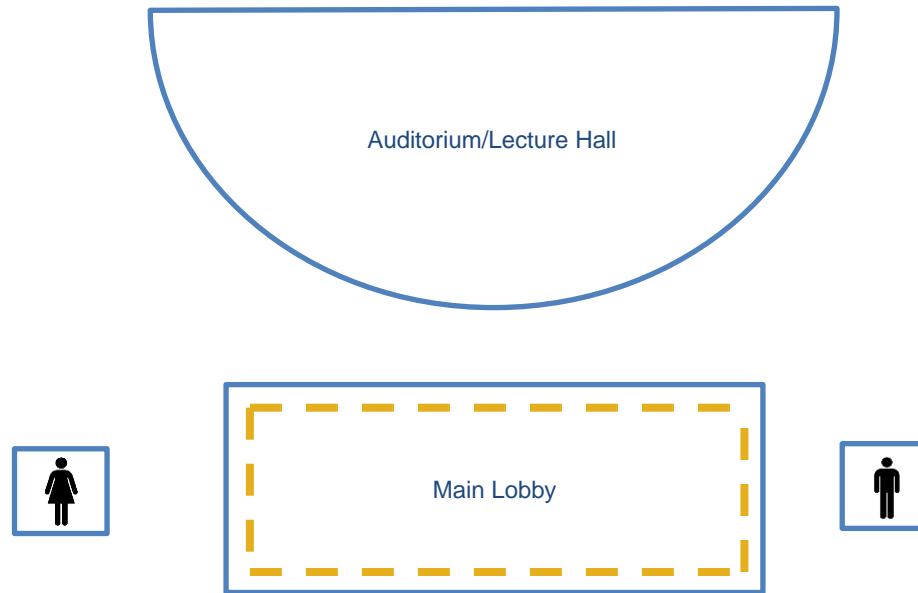

Walking Map

Rackham – Floor 1

1. Start from any point on the edge of the Main Lobby
2. Go around the Main Lobby and return to your starting point

Distance	
	0.045 miles