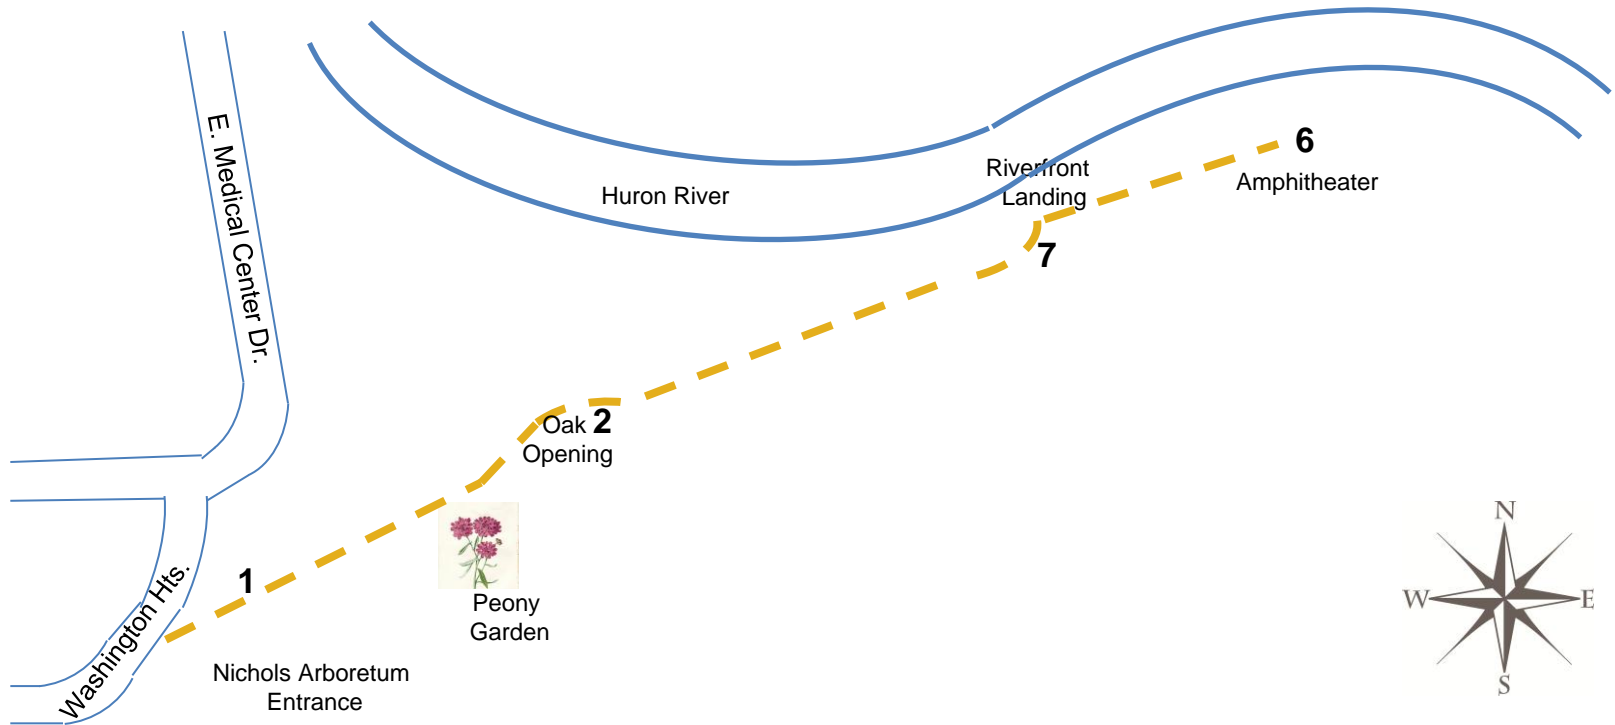

## Walking Map

# Peony Garden – Arb

\*\*\*This walk includes stairs\*\*\*

1. Start at 1610 Washington Hts. Walk past the white building (Urban Environmental Education Center) through the Peony Garden (or follow signs from 1 to 2)
2. Once you pass the Oak Openings (2), walk northeast towards the Riverfront Landing (7)
3. Continue northeast towards the amphitheater (6)
4. Once you reach the amphitheater, turn around and return to 1610 Washington Hts.

**Distance**

— 1 mile