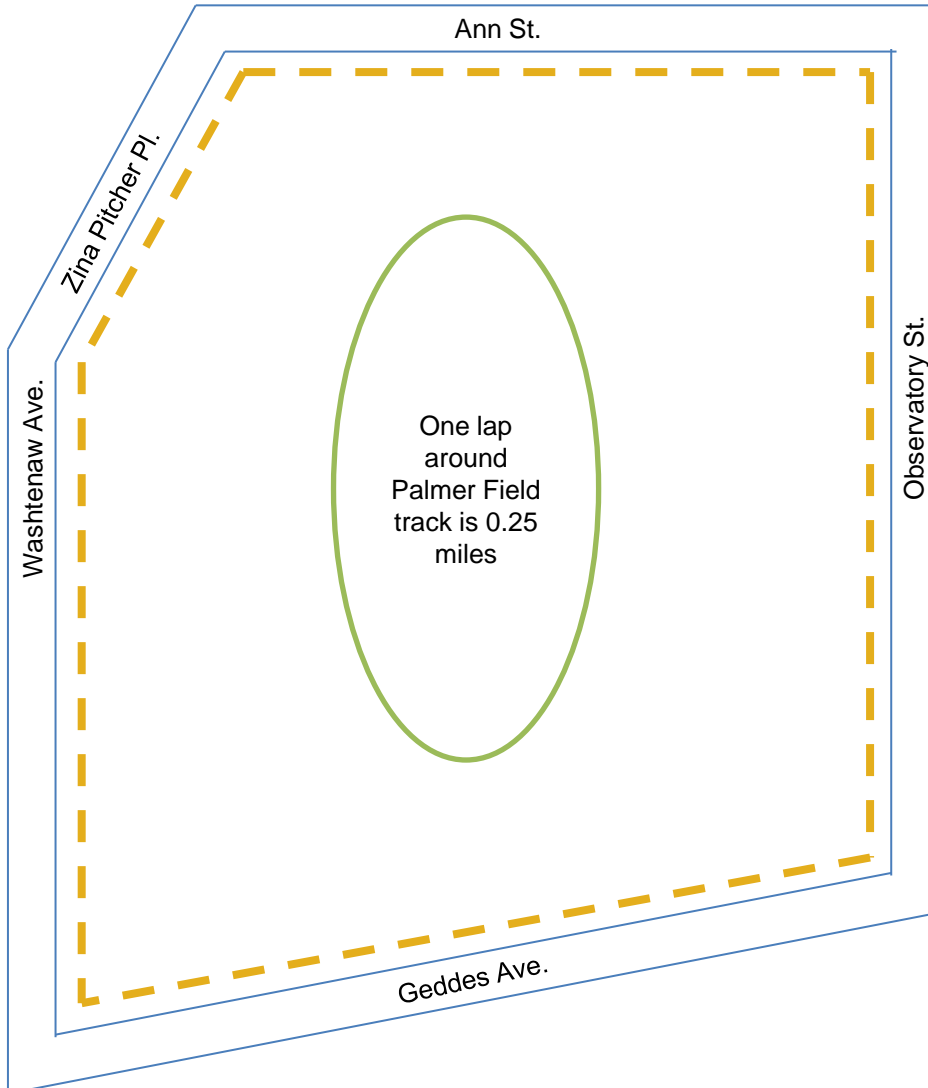

Walking Map

Palmer Field

1. Start on the corner of Ann St. and Observatory St.
2. Walk west on Ann St. and turn left on Zina Pitcher Pl.
3. Turn left on Washtenaw Ave. and left on Geddes Ave.
4. Turn left on Observatory St.
5. End on the corner of Ann St. and Observatory St.

Distance

— 0.8 miles