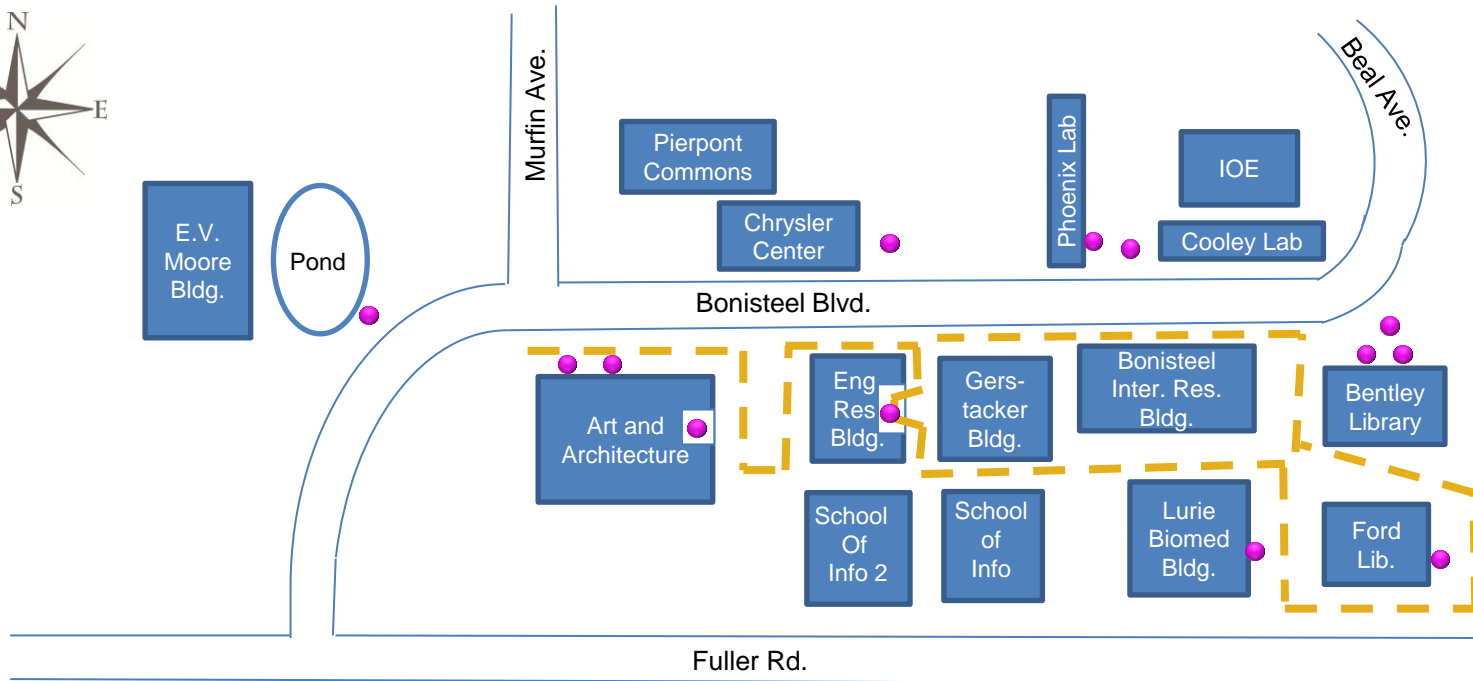

Walking Map

North Campus Sculpture Walk – 4

1. Start outside at the northwest corner of the Art and Architecture building. Begin walking east and turn right once you pass the building
2. Walk to the end of the Engineering Research Building and turn around (walking north). Turn right in front of the Engineering Research Building
3. Once the Engineering Research Building ends, turn right and walk south, along the building. Then, turn left, walking between the Gerstacker Building and the School of Information
4. Once you pass the Lurie Biomedical Building, turn right and walk around the Ford Library. Then, walk north along the west side of the Bentley Library
5. Turn right before you reach Bonisteel Blvd. and end at the northwest end of the Gerstacker Building