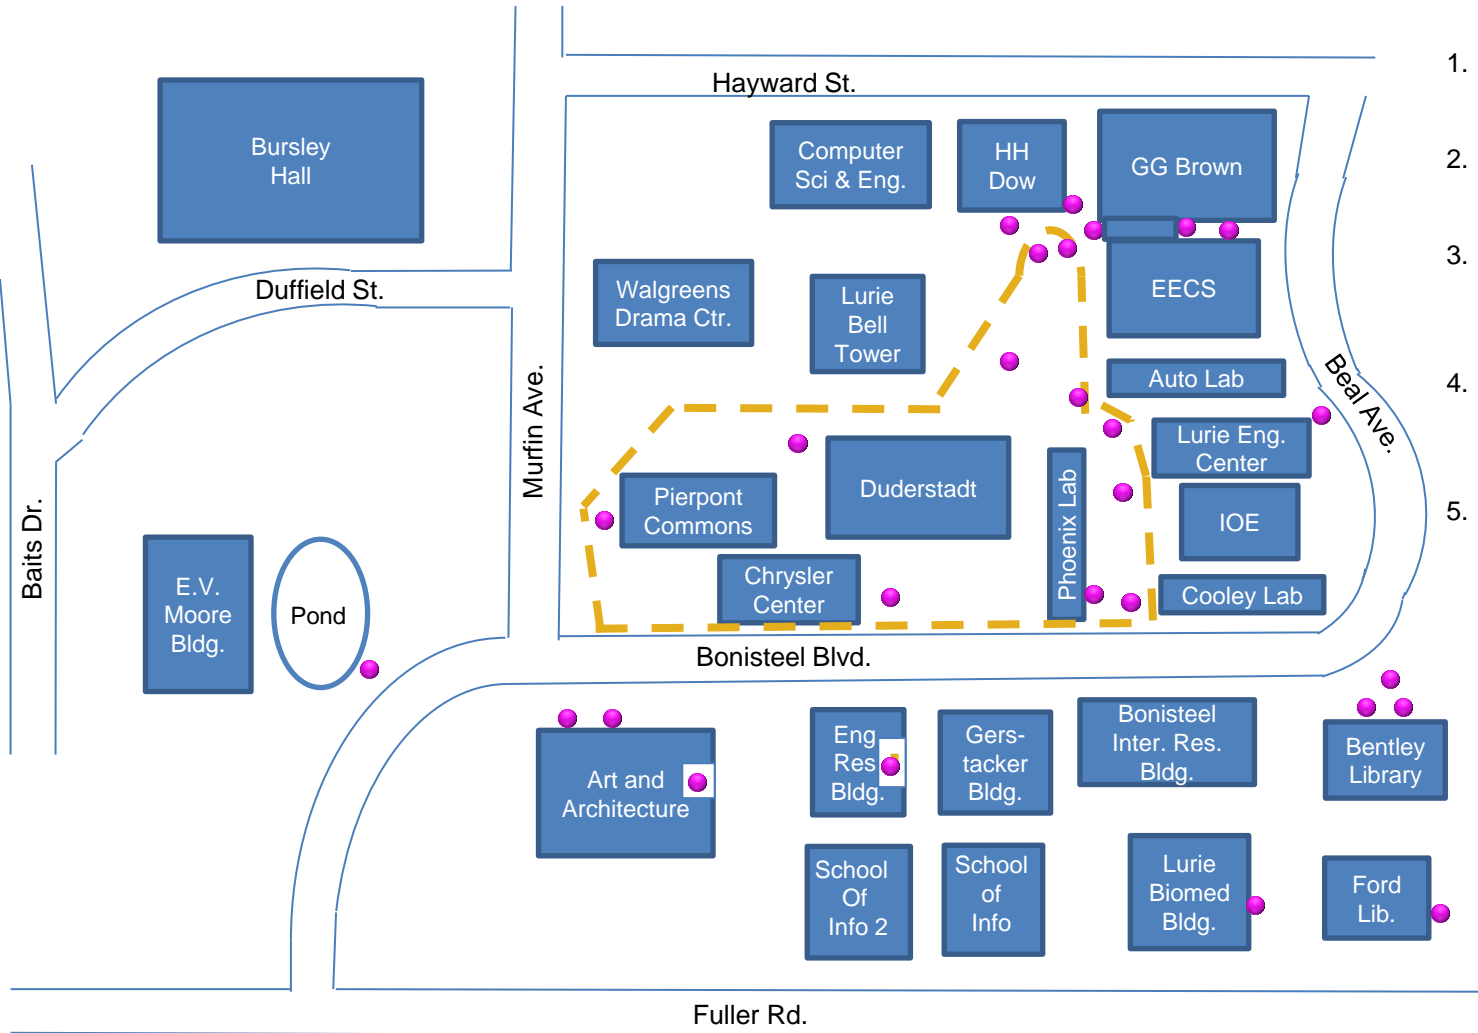

# Walking Map

## North Campus Sculpture Walk – 3

1. Start in front of the Chrysler Center on Bonisteel Blvd. and begin walking east
2. Turn left just before Cooley Lab. Walk north alongside the buildings
3. Make a hairpin loop before the HH Dow Building and follow the sidewalk southwest towards the Duderstadt
4. Follow the sidewalk as it turns left. Once you reach Pierpont Commons, walk south down the west side of the building
5. Turn left just before you hit Bonisteel Blvd. and end in front of the Chrysler Center where you started

**Distance**

— 0.6 miles