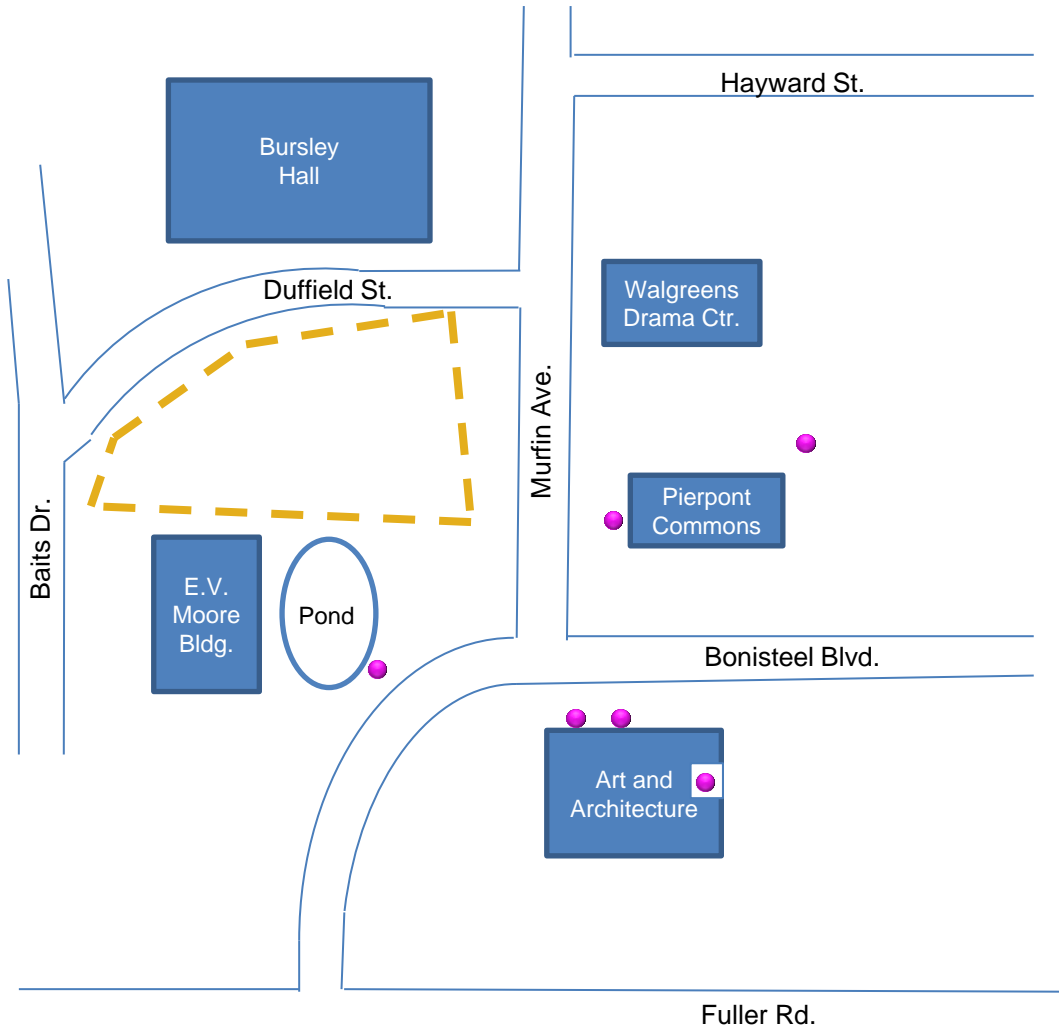

Walking Map

North Campus Sculpture Walk – 1

1. Start outside on the north side of the E.V. Moore building and begin walking east
2. Turn left before Murfin Ave. and left before Duffield St.
3. Follow Duffield St. as it curves to the left
4. Turn left onto Baits Dr.
5. Turn left in front of the E.V. Moore Building and return to where you began

Distance

— 0.45 miles