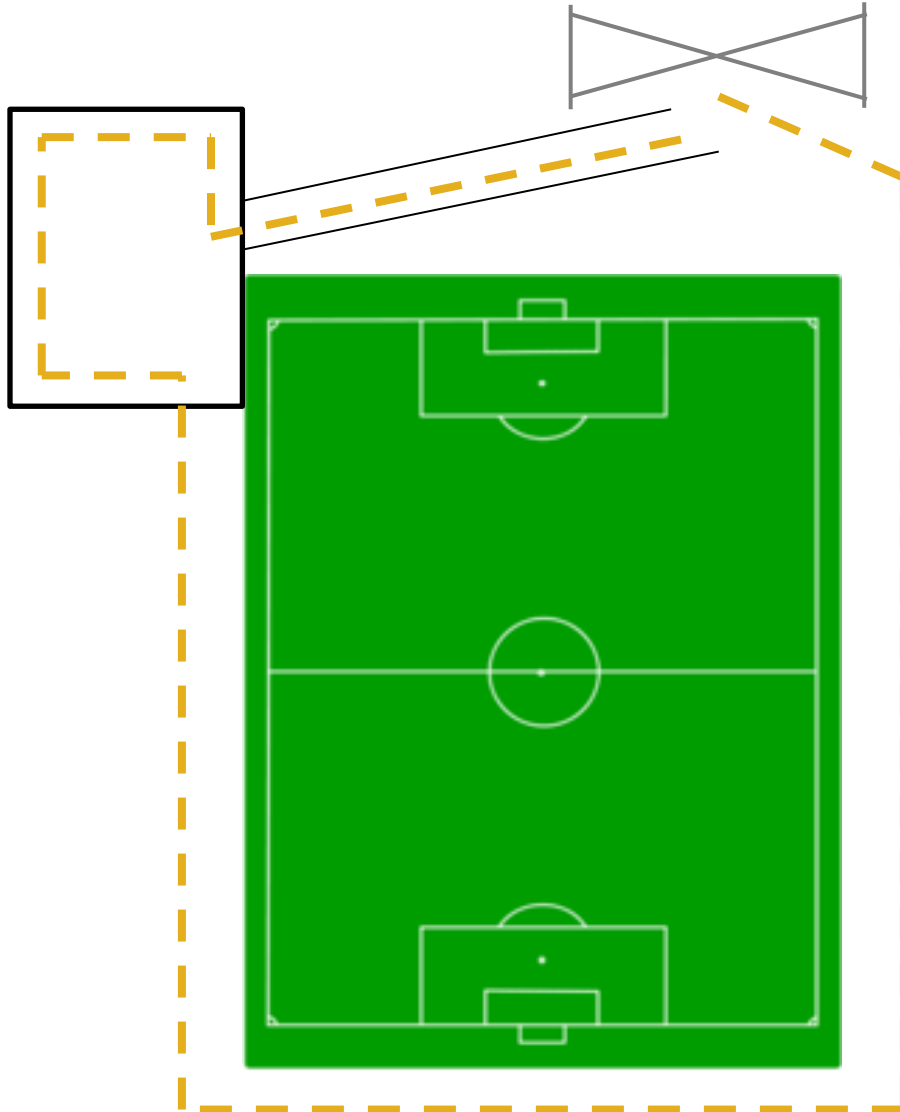

Walking Map

NCRC Playing Fields – Soccer

1. Start at gate and loop around entire playing field (as far as mowed lawn will let you – don't hug the field)
2. Loop outer perimeter of parking lot
3. Walk back up driveway to gate

Distance

— 0.34 miles