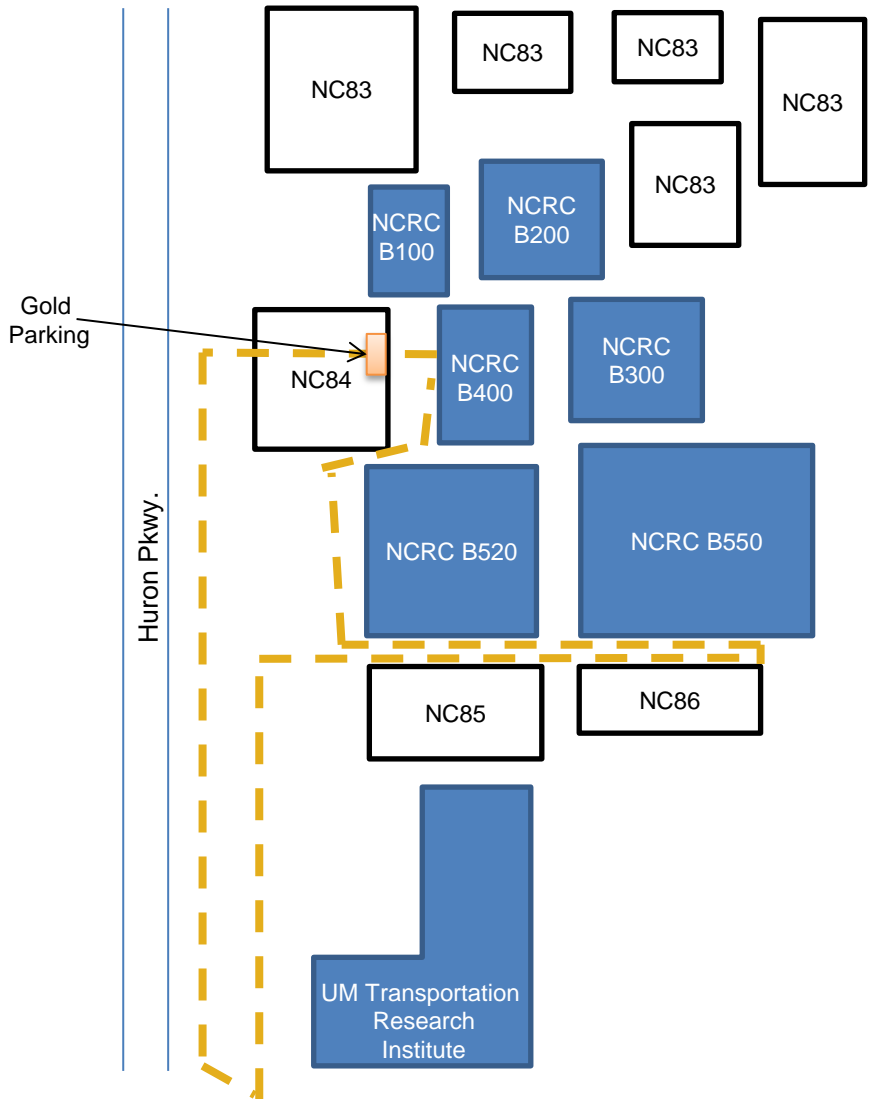

# Walking Map NCRC – 2

1. Start at visitor/gold lot, walk towards Huron Pkwy., and head south on sidewalk that parallels Huron Pkwy.
2. Take the sidewalk to the UM Transportation Research Institute entrance, then turn back towards the NCRC
3. Before Building 520, turn right and walk between the NCRC buildings and the parking lots. After the second parking lot (NC86), turn around and follow the sidewalk back to the front of Building 520
4. Continue to follow the sidewalk around the buildings.
5. End back at the visitor/gold lot

**Distance**

— 0.70 miles