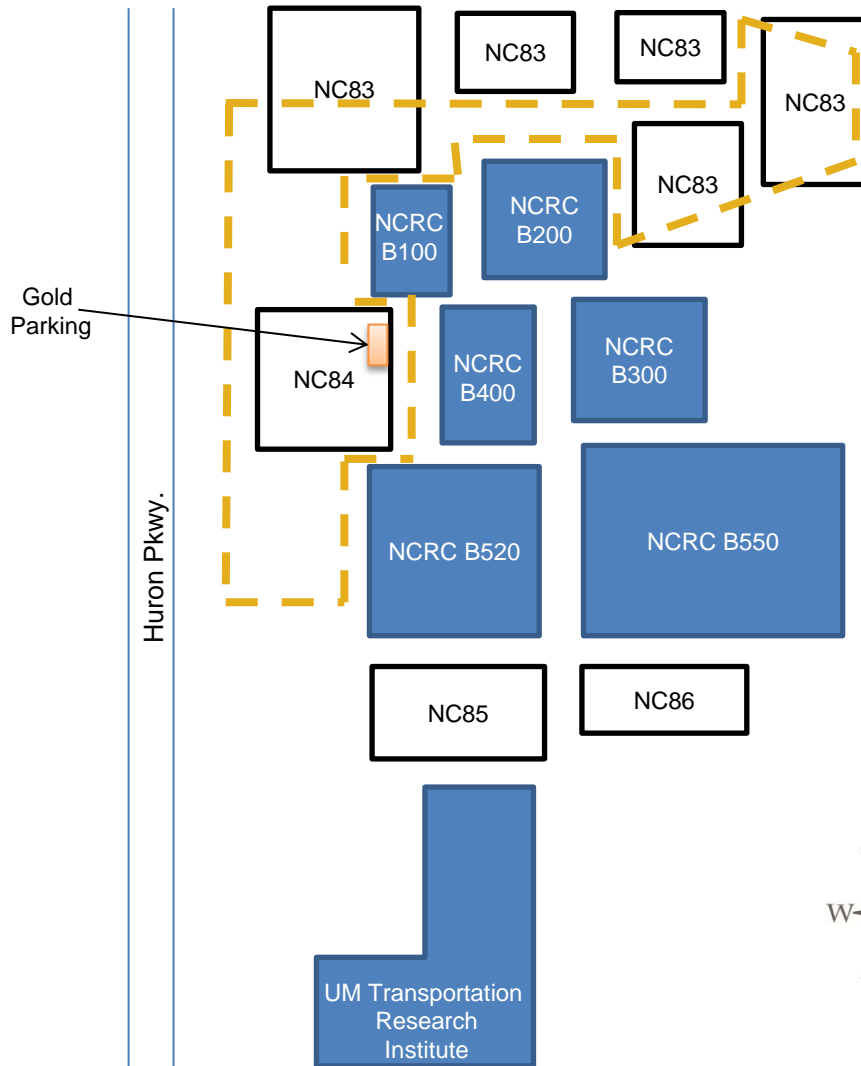

Walking Map NCRC – 1

1. Start at building 100 entrance (building north of visitor/gold parking) and head north following the sidewalk around the building
2. Loop around the NC83 lots – going as far east, that as far north as possible.
3. Once you reach the most northeast corner of the parking lots, cut back southwest until you reach the drive that separates the lots and follow the drive west. After the drive ends, cut southwest across the last parking lot
4. Continue until you hit the sidewalk and walk along the sidewalk that runs parallel to Huron Pkwy. and head south
5. When you get back to the main NCRC entrance, turn in and loop back up the sidewalk to building 100

Distance

— 0.66 miles