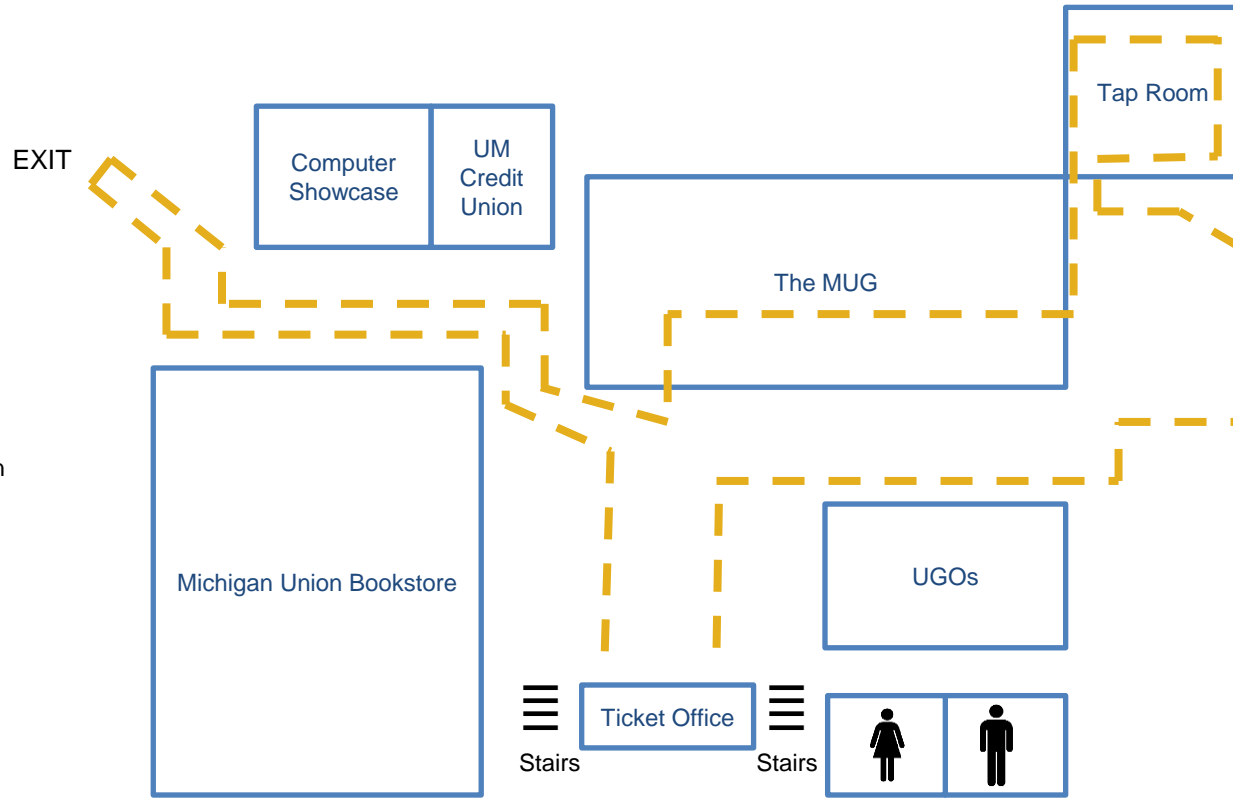

Walking Map

Michigan Union – Ground Floor

1. Start at the ticket office and head right once you pass UGOs. Turn left into the eating section
2. Walk around the perimeter of eating section towards the Tap Room. Walk the perimeter of the Tap Room and exit
3. Pass Subway and turn right. Exit the MUG by Amos and turn right
4. Pass the Computer Showcase and continue towards the exit. Turn around and walk past the Michigan Union Bookstore
5. End at the ticket office

Distance

— 0.25 miles