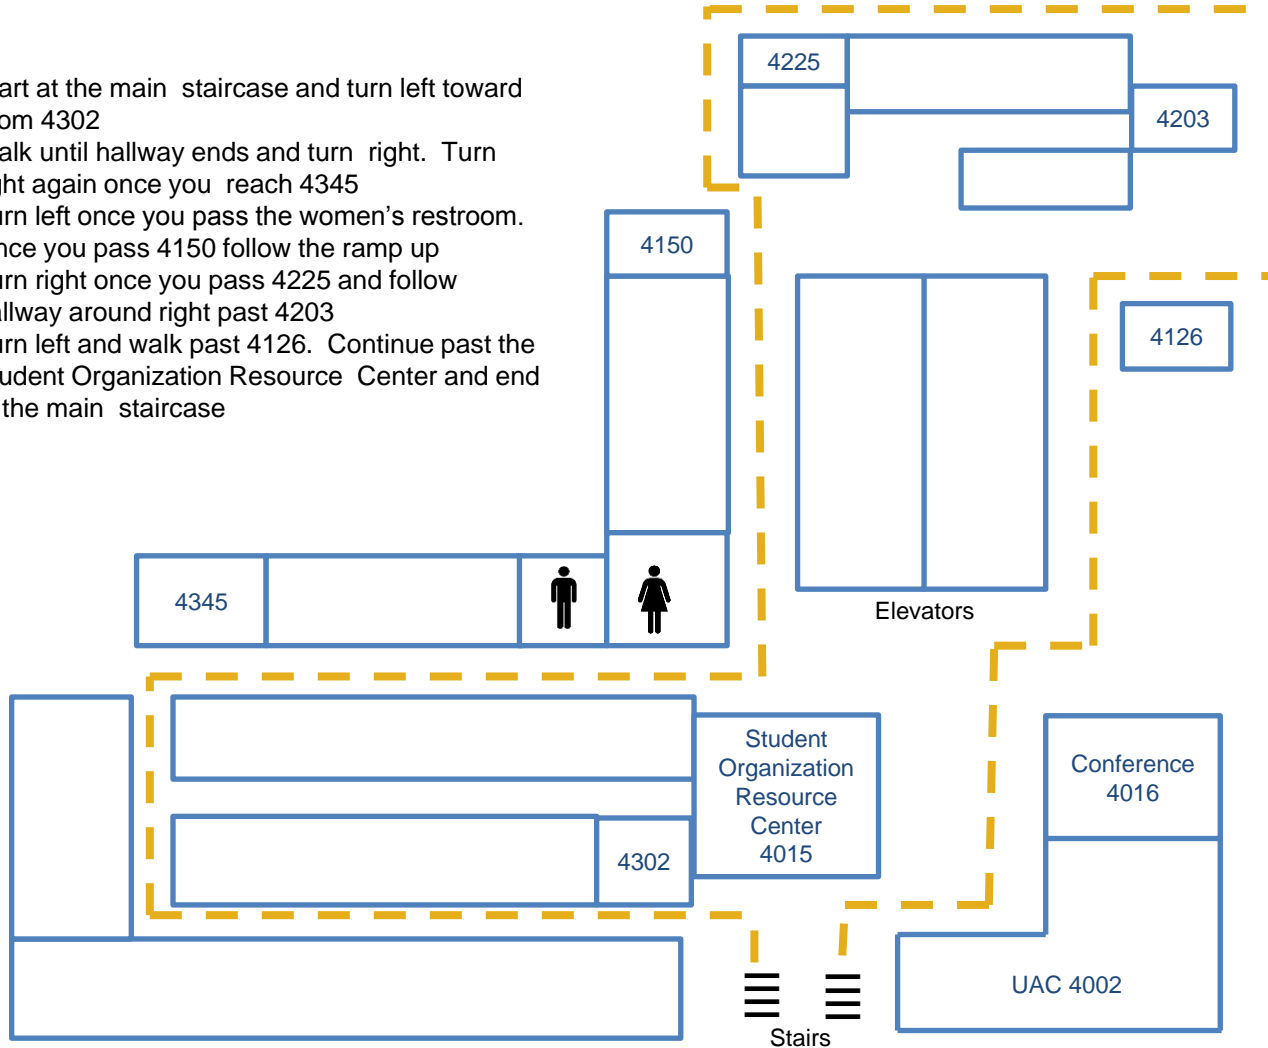

## Walking Map

# Michigan Union – Floor 4

1. Start at the main staircase and turn left toward room 4302
2. Walk until hallway ends and turn right. Turn right again once you reach 4345
3. Turn left once you pass the women's restroom. Once you pass 4150 follow the ramp up
4. Turn right once you pass 4225 and follow hallway around right past 4203
5. Turn left and walk past 4126. Continue past the Student Organization Resource Center and end at the main staircase

**Distance**  
— — — 0.167 miles