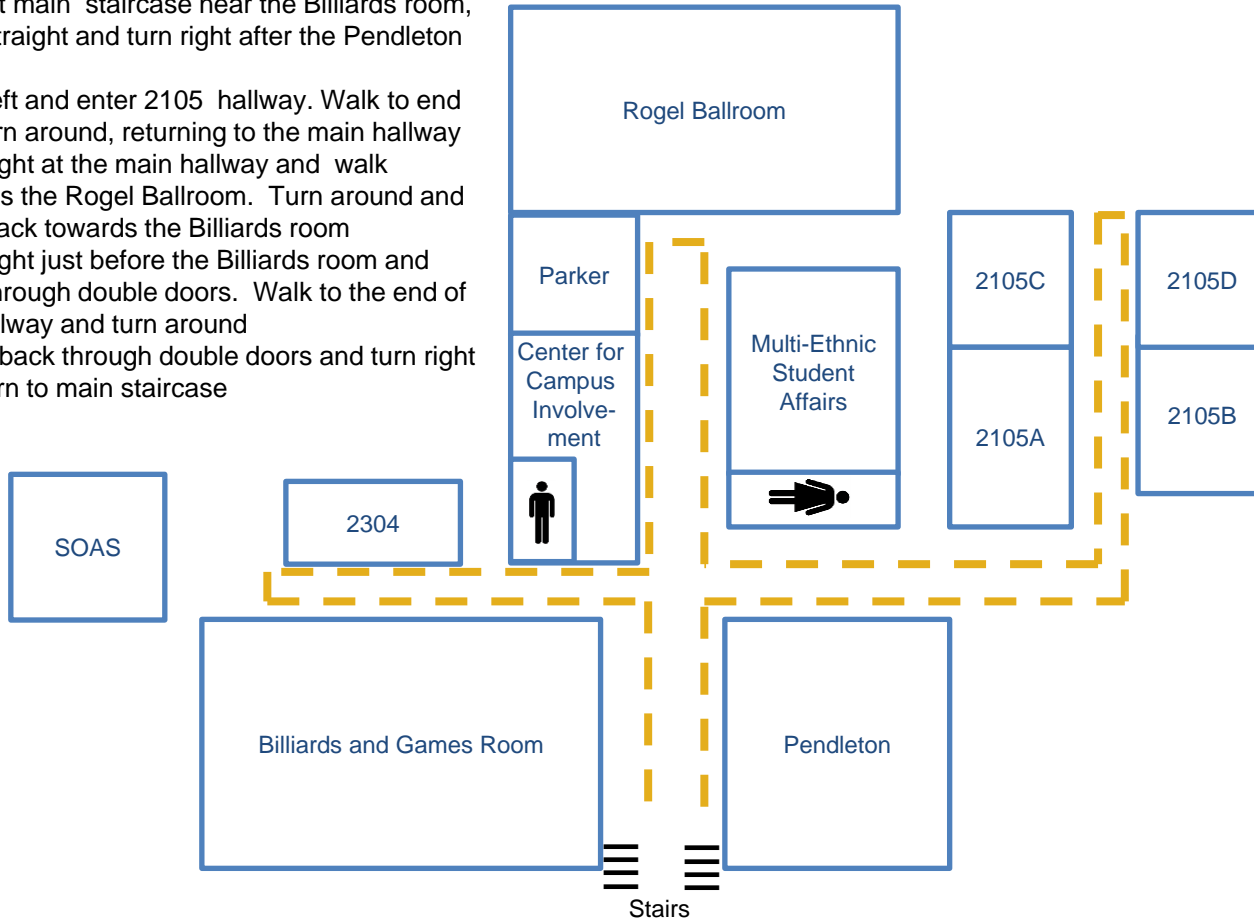

Walking Map

Michigan Union – Floor 2

1. Start at main staircase near the Billiards room, walk straight and turn right after the Pendleton room
2. Turn left and enter 2105 hallway. Walk to end and turn around, returning to the main hallway
3. Turn right at the main hallway and walk towards the Rogel Ballroom. Turn around and walk back towards the Billiards room
4. Turn right just before the Billiards room and walk through double doors. Walk to the end of the hallway and turn around
5. Come back through double doors and turn right to return to main staircase

Distance

— 0.2 miles