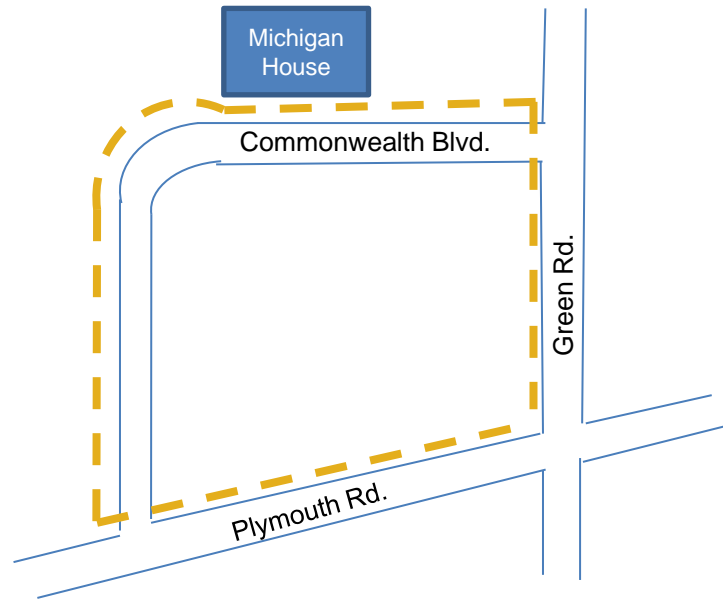

Walking Map

Michigan House – 2301 Commonwealth – 1

1. Start at 2301 Commonwealth Blvd. and walk east towards Green Rd. Turn right on Green Rd.
2. Turn right on Plymouth Rd.
3. Turn right on Commonwealth Blvd. and end back at 2301 Commonwealth Blvd.

Distance	
	1.18 miles