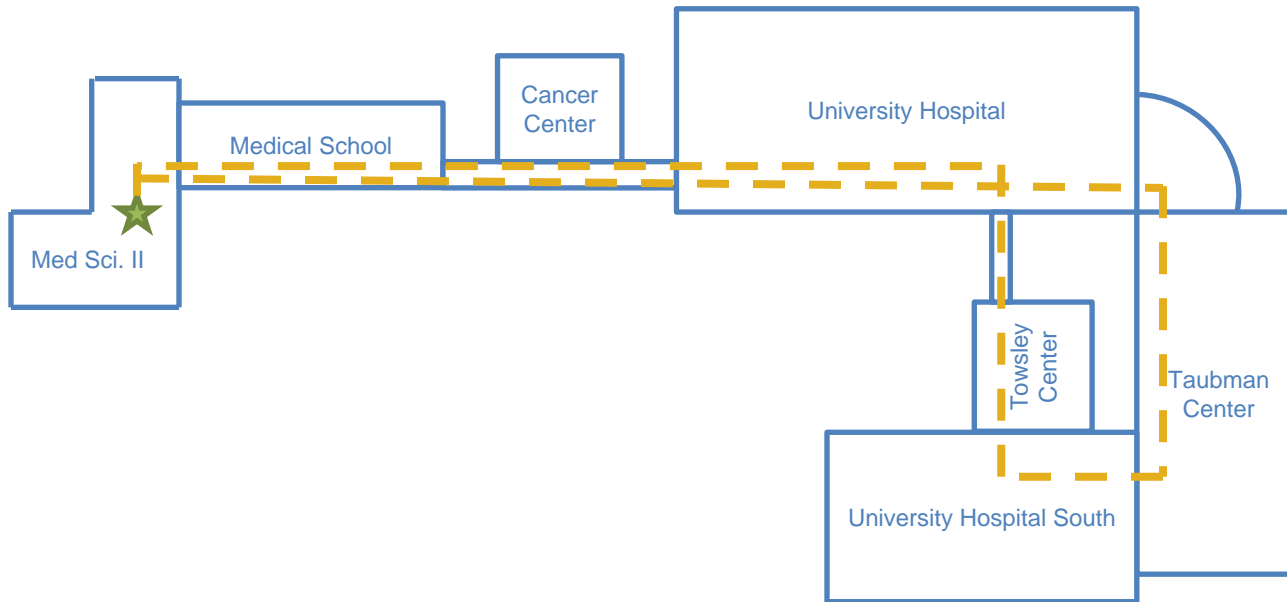

Walking Map

Medical Science II – Indoors

1. Start at Med. Sci. II room 4713 (marked by green star) and walk to the first hallway and turn right
2. Go to the end of the hallway and take stairs one flight down
3. Turn right and follow signs to UH and then to Taubman
4. Follow the signs to get from Taubman to UH South and UH South to Towsley
5. Use the Towsley “link” to get back to UH. Then, retrace your steps back to Med. Sci. II room 4713

Distance

— 0.9 miles