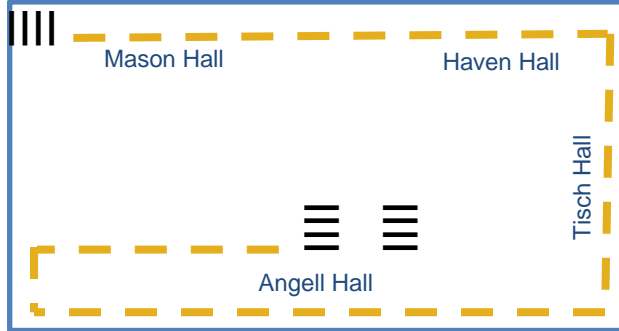

Walking Map

Mason, Haven, Tisch, & Angell Halls

Ground Floor

First Floor

Second Floor

Third Floor

1. Starting on the ground floor near the front entrance of Angell, walk towards Tisch Hall. Walk through the hallway with Angell Auditoriums A-D, turn right, and then left
2. Continue down Mason Hall and turn left before the elevator. Continue down the hall and turn left into Angell Hall. Take the Angell Hall stairs to the 1st floor
3. Facing the front of the building, turn right down Angell Hall. Once you reach the end of the hall, loop back around towards the stairs, then continue through Tisch Hall, turn left into Haven Hall, and continue straight through Mason Hall
4. Once you reach the end of Mason Hall, take the stairs to the 2nd floor. Walk the perimeter of the floor
5. Once you return to the stairs in Mason Hall, take the stairs to the third floor. Walk the perimeter of the floor