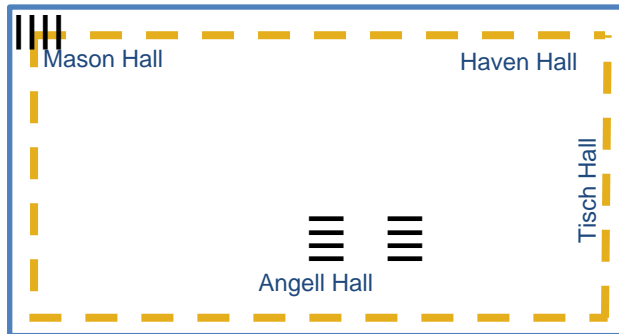

Walking Map

Mason, Haven, Tisch, & Angell Halls

Ground Floor

First Floor

Second Floor

Third Floor

1. Starting on the ground floor near the front entrance of Angell, walk towards Tisch Hall. Walk through the hallway with Angell Auditoriums A-D, turn right, and then left
2. Continue down Mason Hall and turn left before the elevator. Continue down the hall and turn left into Angell Hall. Take the Angell Hall stairs to the 1st floor
3. Facing the front of the building, turn right down Angell Hall. Once you reach the end of the hall, loop back around towards the stairs, then continue through Tisch Hall, turn left into Haven Hall, and continue straight through Mason Hall
4. Once you reach the end of Mason Hall, take the stairs to the 2nd floor. Walk the perimeter of the floor
5. Once you return to the stairs in Mason Hall, take the stairs to the third floor. Walk the perimeter of the floor