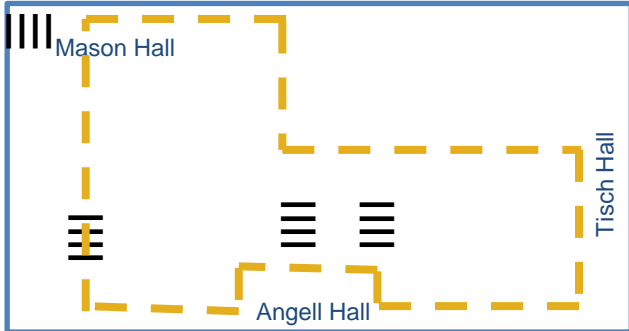

Walking Map

Mason, Haven, Tisch, & Angell Halls

Ground Floor

First Floor

Second Floor

Third Floor

1. Starting on the ground floor near the front entrance of Angell, walk towards Tisch Hall. Walk through the hallway with Angell Auditoriums A-D, turn right, and then left
2. Continue down Mason Hall and turn left before the elevator. Continue down the hall and turn left into Angell Hall. Take the Angell Hall stairs to the 1st floor
3. Facing the front of the building, turn right down Angell Hall. Once you reach the end of the hall, loop back around towards the stairs, then continue through Tisch Hall, turn left into Haven Hall, and continue straight through Mason Hall
4. Once you reach the end of Mason Hall, take the stairs to the 2nd floor. Walk the perimeter of the floor
5. Once you return to the stairs in Mason Hall, take the stairs to the third floor. Walk the perimeter of the floor