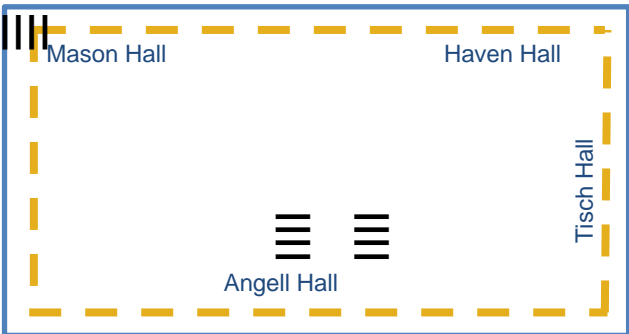

Walking Map

Mason, Haven, Tisch, & Angell Halls

Ground Floor

First Floor

Second Floor

Third Floor

1. Starting on the ground floor near the front entrance of Angell, walk towards Tisch Hall. Walk through the hallway with Angell Auditoriums A-D, turn right, and then left
2. Continue down Mason Hall and turn left before the elevator. Continue down the hall and turn left into Angell Hall. Take the Angell Hall stairs to the 1st floor
3. Facing the front of the building, turn right down Angell Hall. Once you reach the end of the hall, loop back around towards the stairs, then continue through Tisch Hall, turn left into Haven Hall, and continue straight through Mason Hall
4. Once you reach the end of Mason Hall, take the stairs to the 2nd floor. Walk the perimeter of the floor
5. Once you return to the stairs in Mason Hall, take the stairs to the third floor. Walk the perimeter of the floor