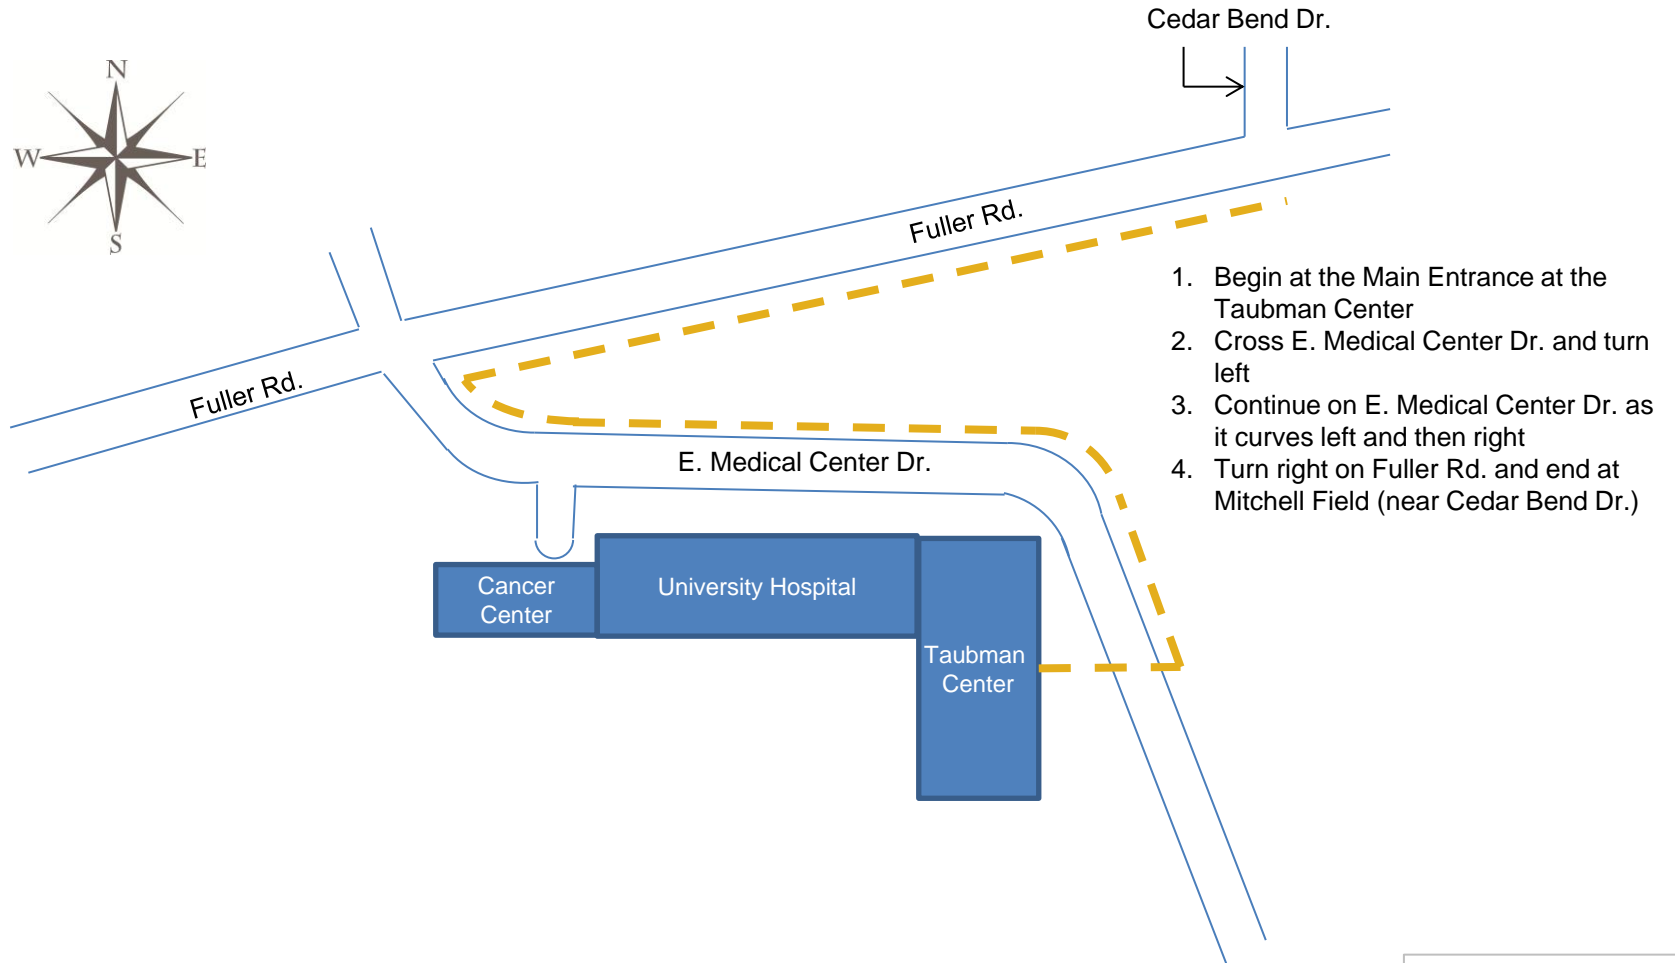

## Walking Map

# Main Hospital Entrance/Mitchell Field

**Distance**

— 0.7 miles