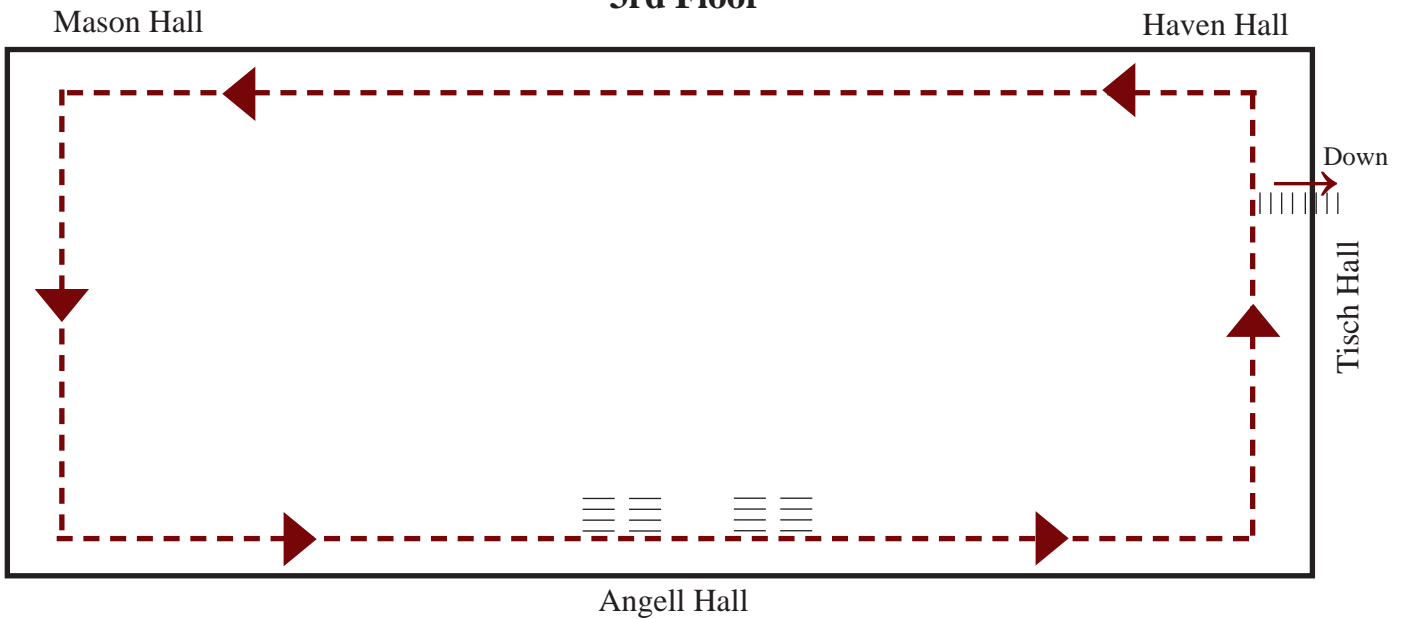

Walking Maps

Mason, Haven, Tisch & Angell Hall

Ground Floor

1st Floor

Walking Maps

Mason, Haven, Tisch & Angell Hall

2nd Floor

3rd Floor

Distance

Once around
all 4 levels =
.867 Miles