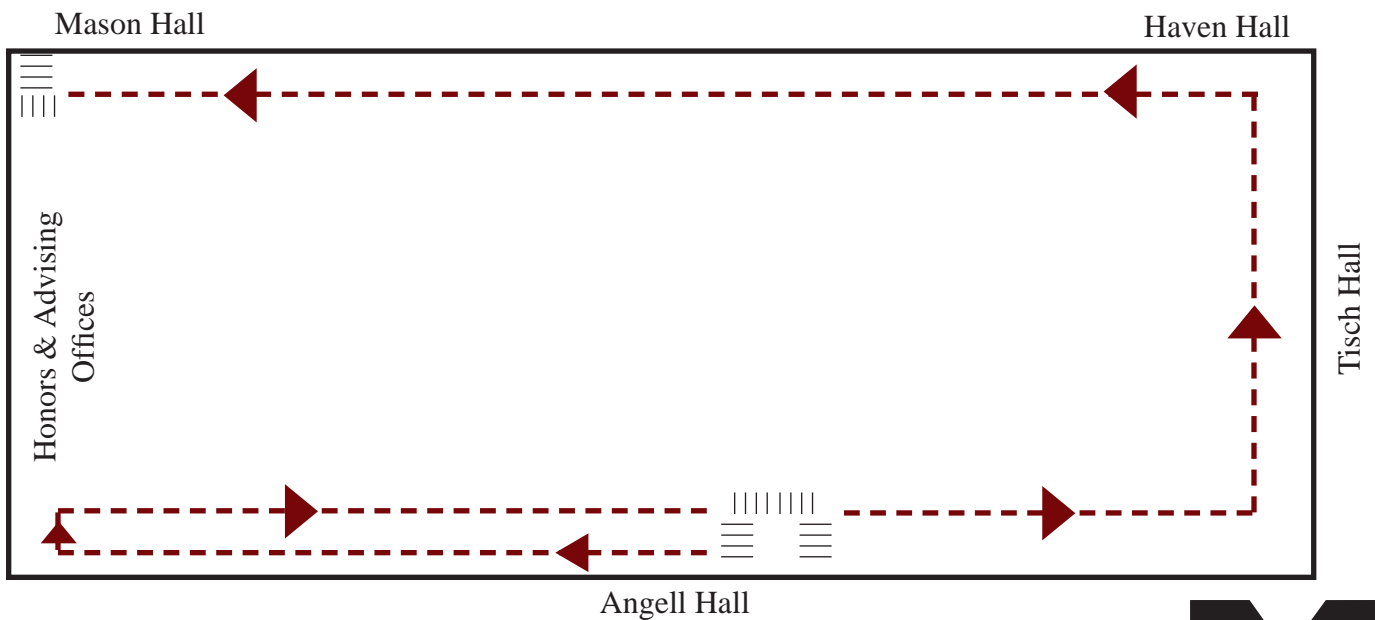

Walking Maps

Mason, Haven, Tisch & Angell Hall

Ground Floor

1st Floor

Walking Maps

Mason, Haven, Tisch & Angell Hall

2nd Floor

3rd Floor

Distance

Once around
all 4 levels =
.867 Miles