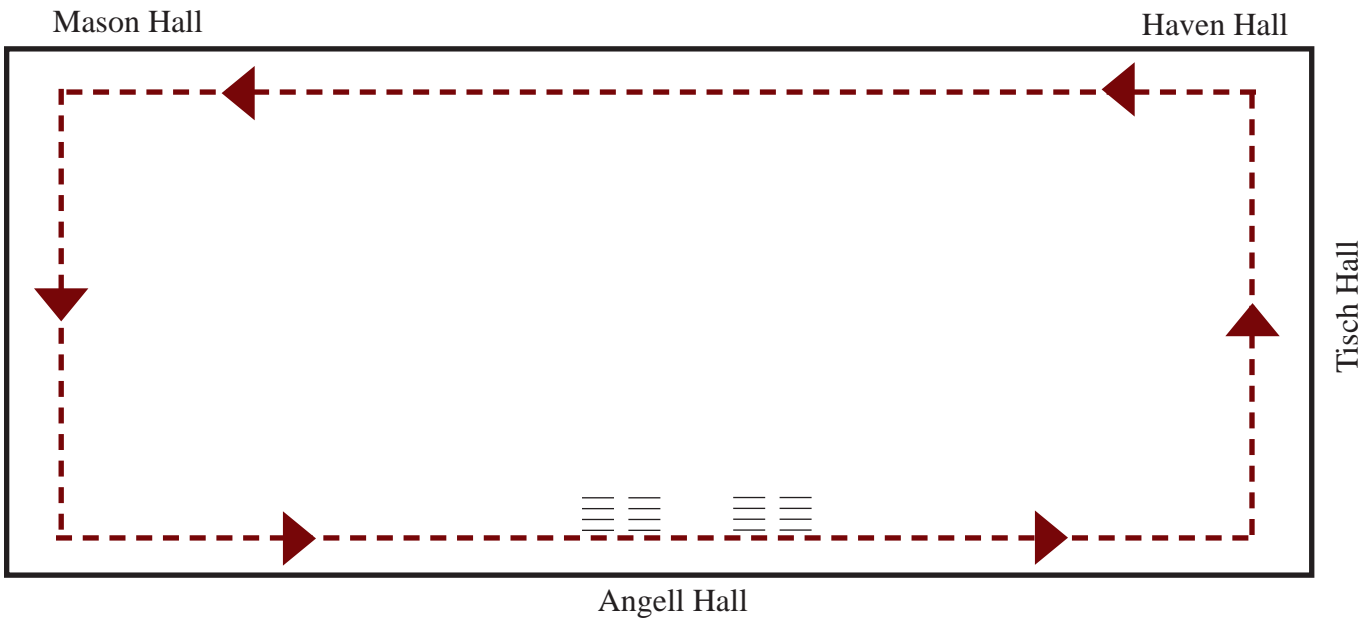

Walking Maps

Mason, Haven, Tisch & Angell Hall

Ground Floor

1st Floor

Walking Maps

Mason, Haven, Tisch & Angell Hall

2nd Floor

3rd Floor

Distance

Once around
all 4 levels =
.867 Miles