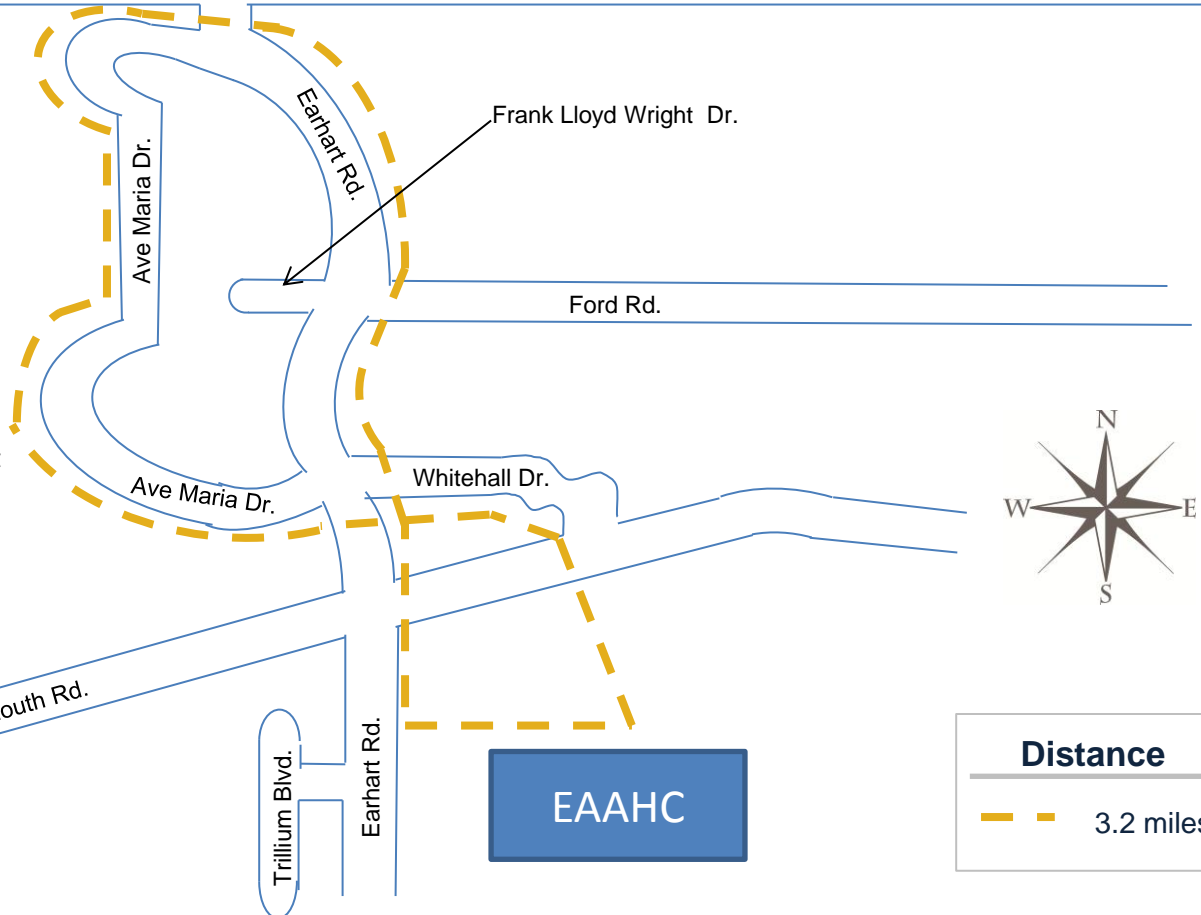

Walking Map

EAAHC/Domino's Farms – 7

Warren Rd.

14

1. Start at Geriatrics main entrance, walk across parking lot to Whitehall Dr., crossing Plymouth Rd.
2. Follow Whitehall Dr. around and cross Earhart Rd. onto Ave Maria Dr.
3. Follow Ave Maria Dr. around, pass ponds and basketball court to Earhart Rd.
4. Turn right on Earhart Rd. and cross Plymouth Rd.
5. Continue down Earhart Rd., turn left to walk in front of the EAAHC, and end back at the Geriatrics main entrance

Frank Lloyd Wright Dr.

Ford Rd.

Whitehall Dr.

Plymouth Rd.

Trillium Blvd.

Earhart Rd.

EAAHC

Distance

3.2 miles