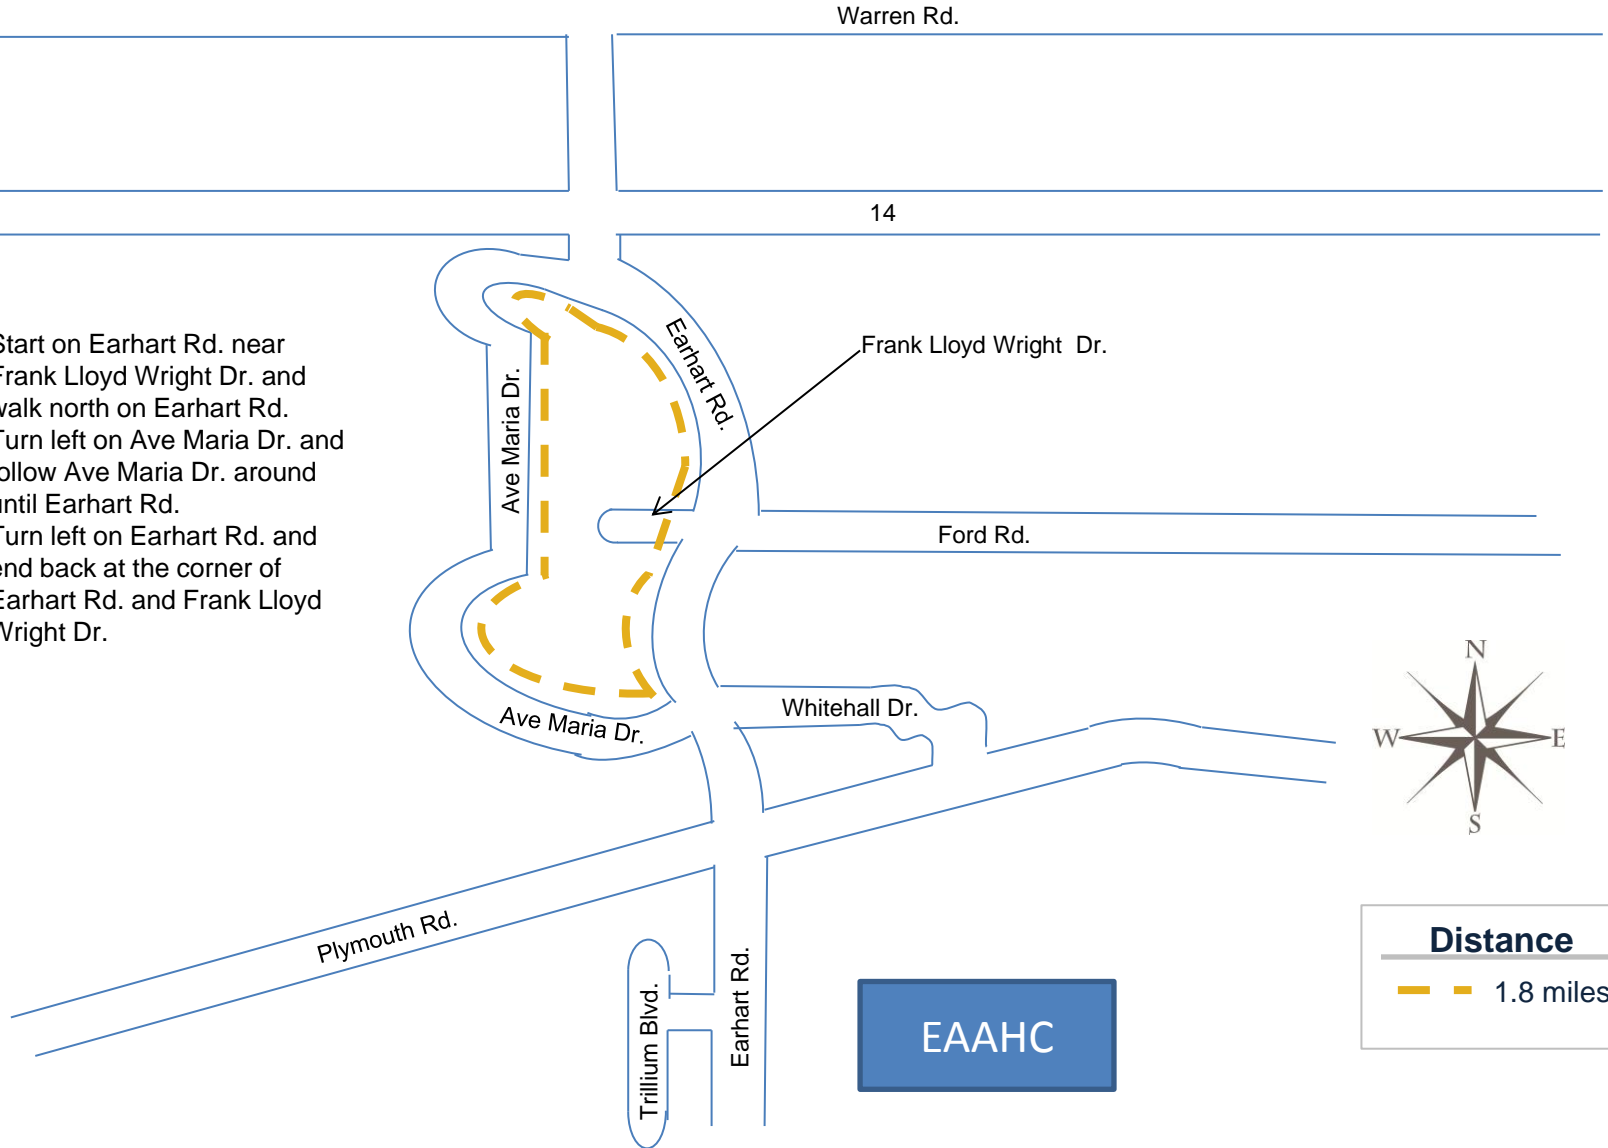

Walking Map

EAAHC/Domino's Farms – 5

1. Start on Earhart Rd. near Frank Lloyd Wright Dr. and walk north on Earhart Rd.
2. Turn left on Ave Maria Dr. and follow Ave Maria Dr. around until Earhart Rd.
3. Turn left on Earhart Rd. and end back at the corner of Earhart Rd. and Frank Lloyd Wright Dr.

Warren Rd.

14

Frank Lloyd Wright Dr.

Ford Rd.

Whitehall Dr.

Plymouth Rd.

Trillium Blvd.

Earhart Rd.

EAAHC

Distance

— 1.8 miles