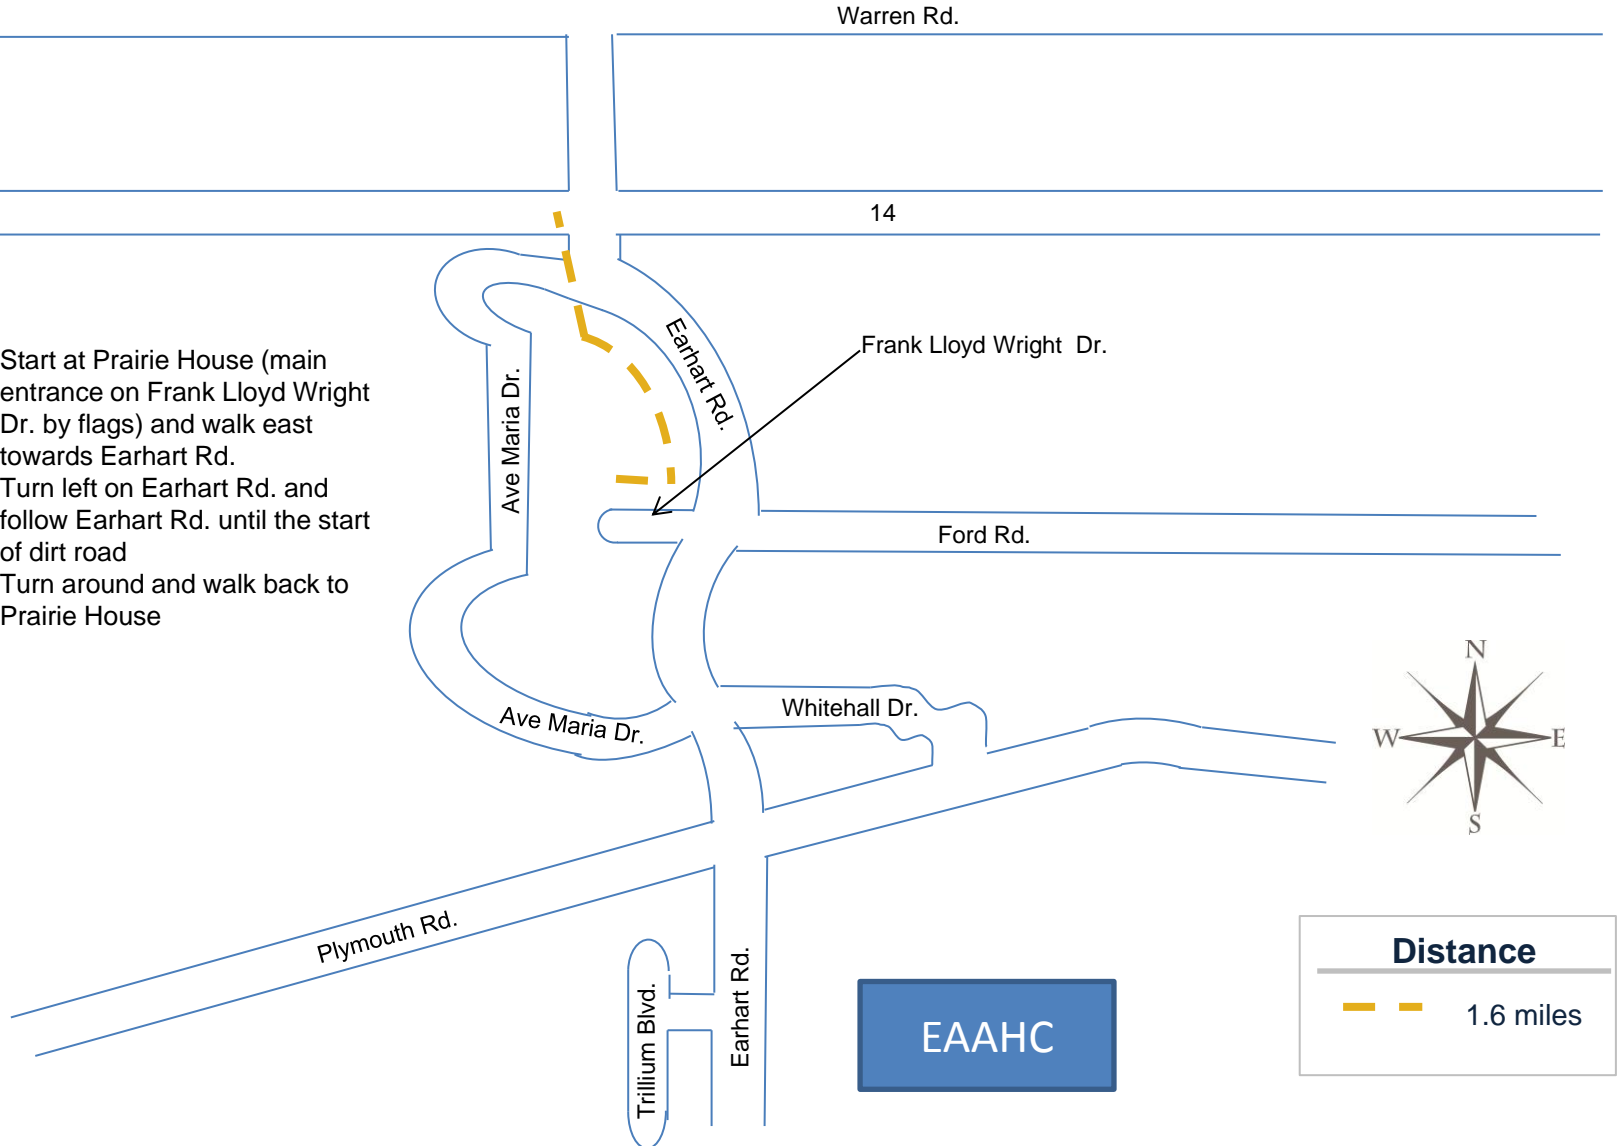

Walking Map

EAAHC/Domino's Farms – 4

1. Start at Prairie House (main entrance on Frank Lloyd Wright Dr. by flags) and walk east towards Earhart Rd.
2. Turn left on Earhart Rd. and follow Earhart Rd. until the start of dirt road
3. Turn around and walk back to Prairie House

Warren Rd.

14

Frank Lloyd Wright Dr.

Ford Rd.

Whitehall Dr.

Plymouth Rd.

Trillium Blvd.

Earhart Rd.

EAAHC

Distance

1.6 miles