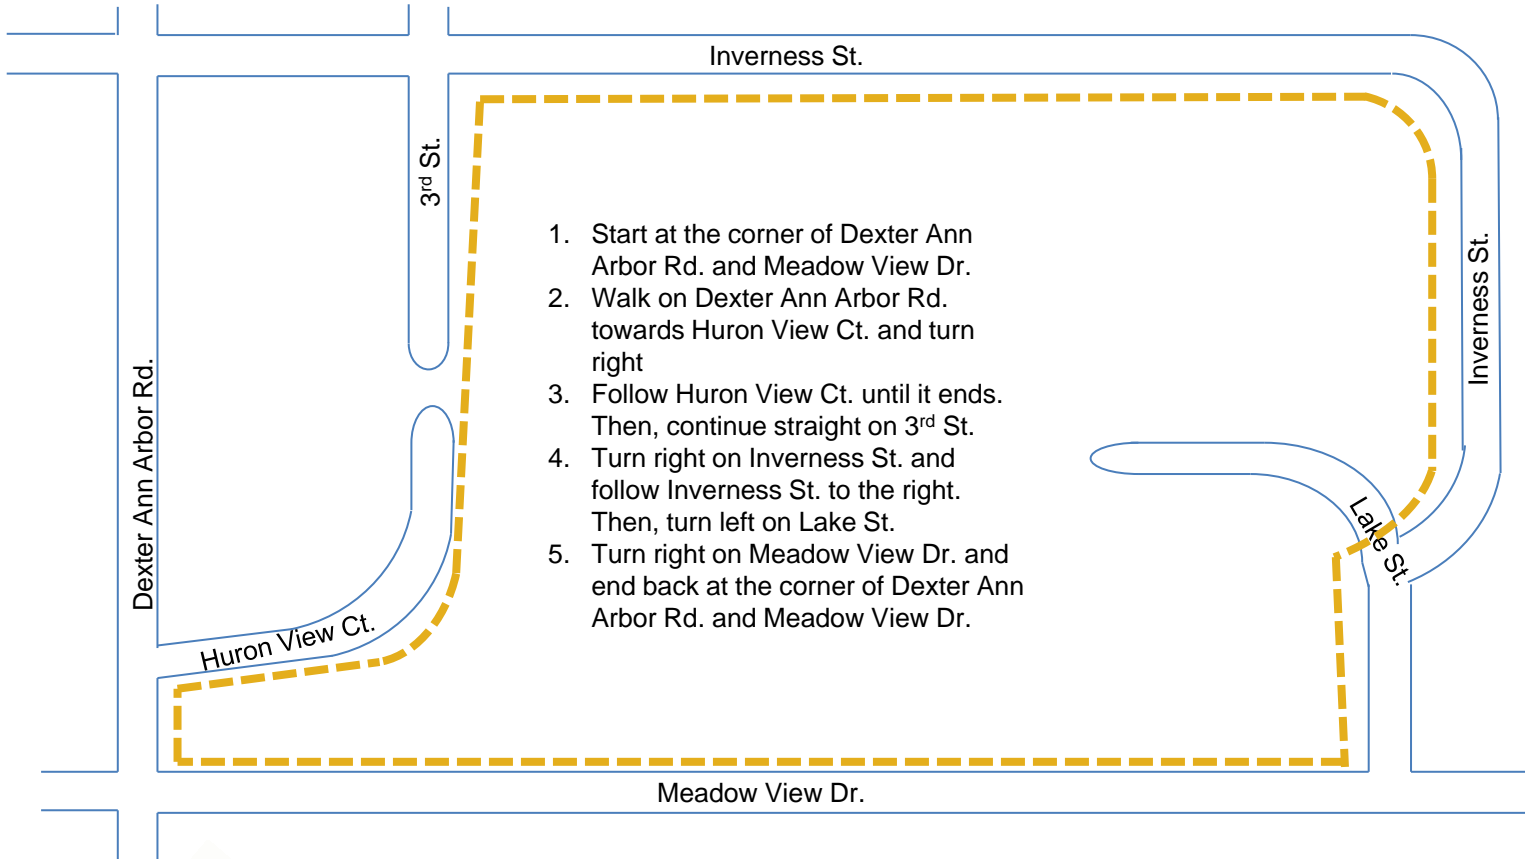

Walking Map

Dexter Family Practice

1. Start at the corner of Dexter Ann Arbor Rd. and Meadow View Dr.
2. Walk on Dexter Ann Arbor Rd. towards Huron View Ct. and turn right
3. Follow Huron View Ct. until it ends. Then, continue straight on 3rd St.
4. Turn right on Inverness St. and follow Inverness St. to the right. Then, turn left on Lake St.
5. Turn right on Meadow View Dr. and end back at the corner of Dexter Ann Arbor Rd. and Meadow View Dr.

Distance

— 0.8 miles