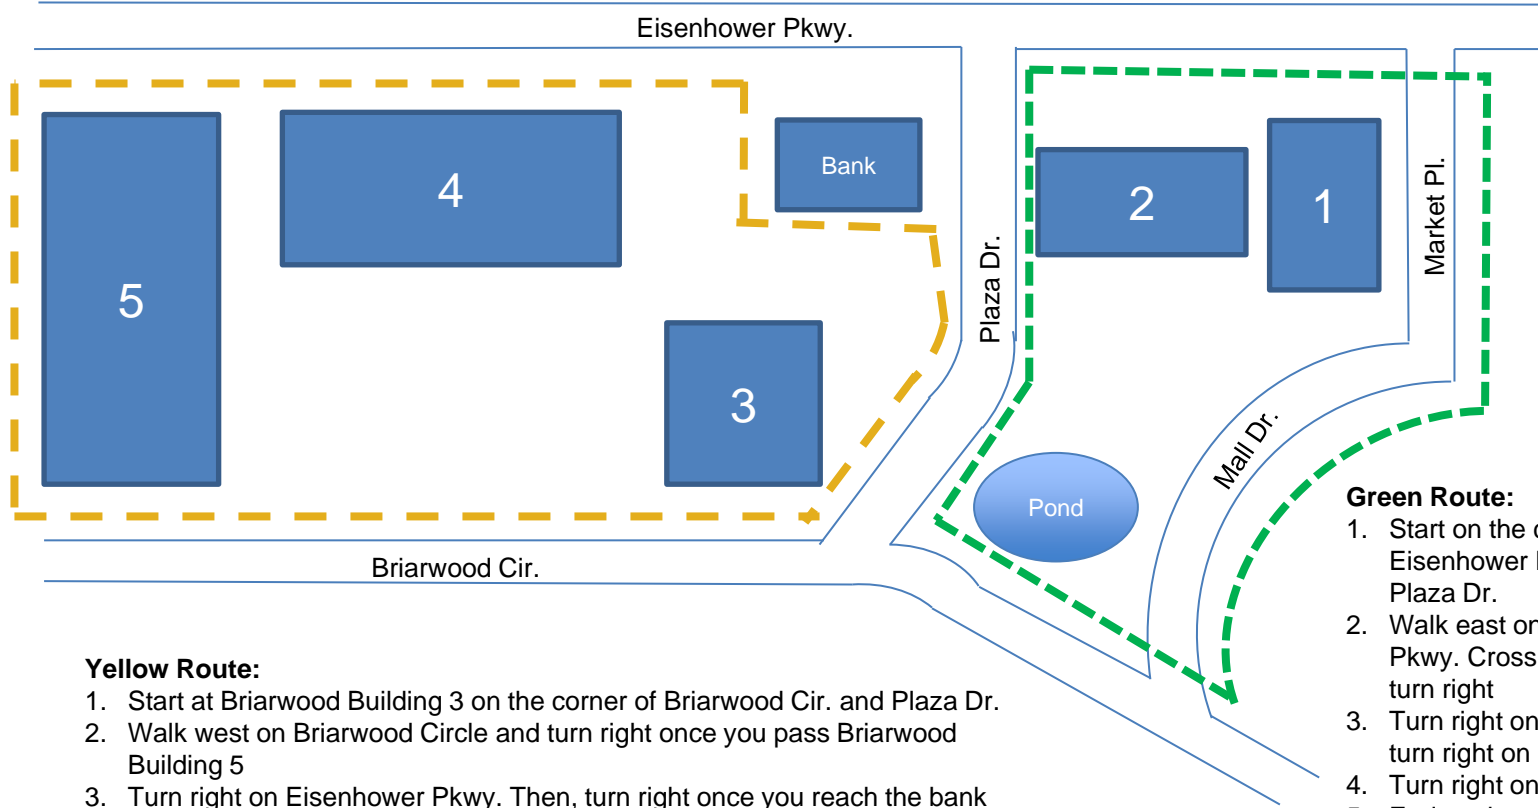

Walking Map

Briarwood Buildings 1-5

Yellow Route:

1. Start at Briarwood Building 3 on the corner of Briarwood Cir. and Plaza Dr.
2. Walk west on Briarwood Circle and turn right once you pass Briarwood Building 5
3. Turn right on Eisenhower Pkwy. Then, turn right once you reach the bank and left once the bank ends
4. Turn right onto Plaza Dr.
5. End at Briarwood Building 3 on the corner of Briarwood Cir. and Plaza Dr.

Green Route:

1. Start on the corner of Eisenhower Pkwy. and Plaza Dr.
2. Walk east on Eisenhower Pkwy. Cross Market Pl. and turn right
3. Turn right on Mall Dr. Then, turn right on Briarwood Cir.
4. Turn right on Plaza Dr.
5. End on the corner of Eisenhower Pkwy. and Plaza Dr.

Distance	
	0.35 miles
	0.4 miles