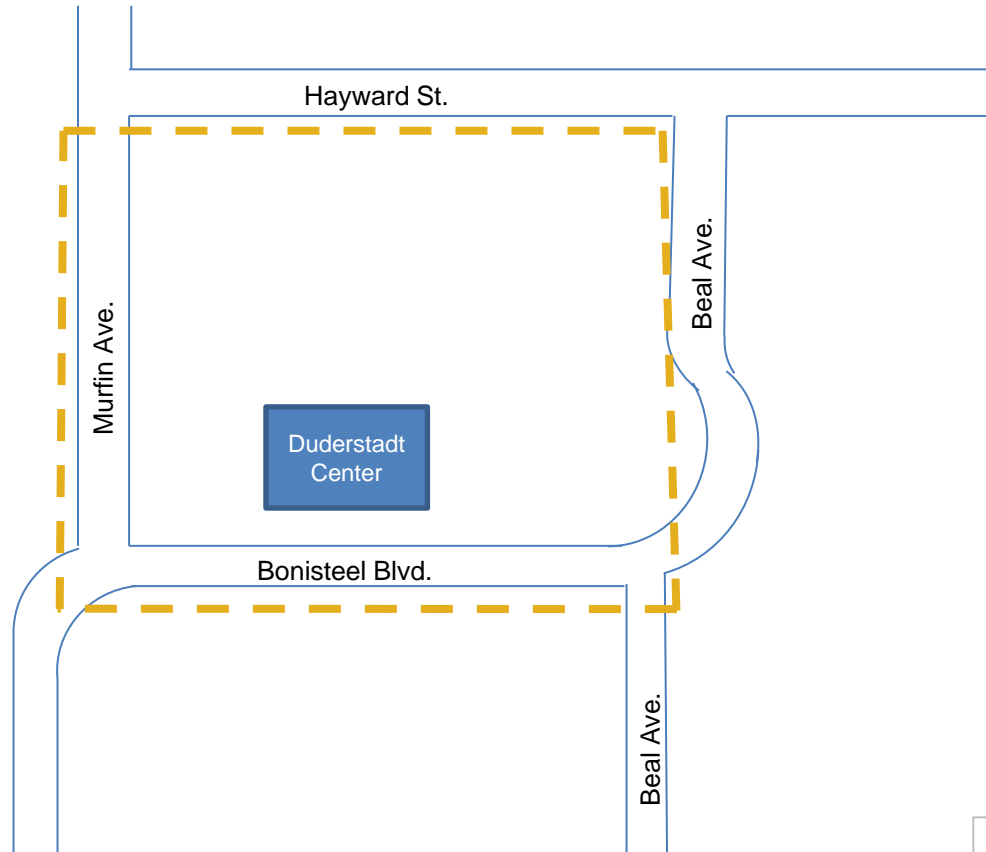

## Walking Map

# Bonisteel Blvd.

1. Start across the street from the Duderstadt Center and walk west towards Murfin Ave.
2. Cross the street and turn left on Murfin Ave.
3. Turn right on Hayward St. Then, turn right on Beal Ave.
4. Turn right on Bonisteel Blvd. and end across the street from the Duderstadt Center

**Distance**

— 1.12 miles