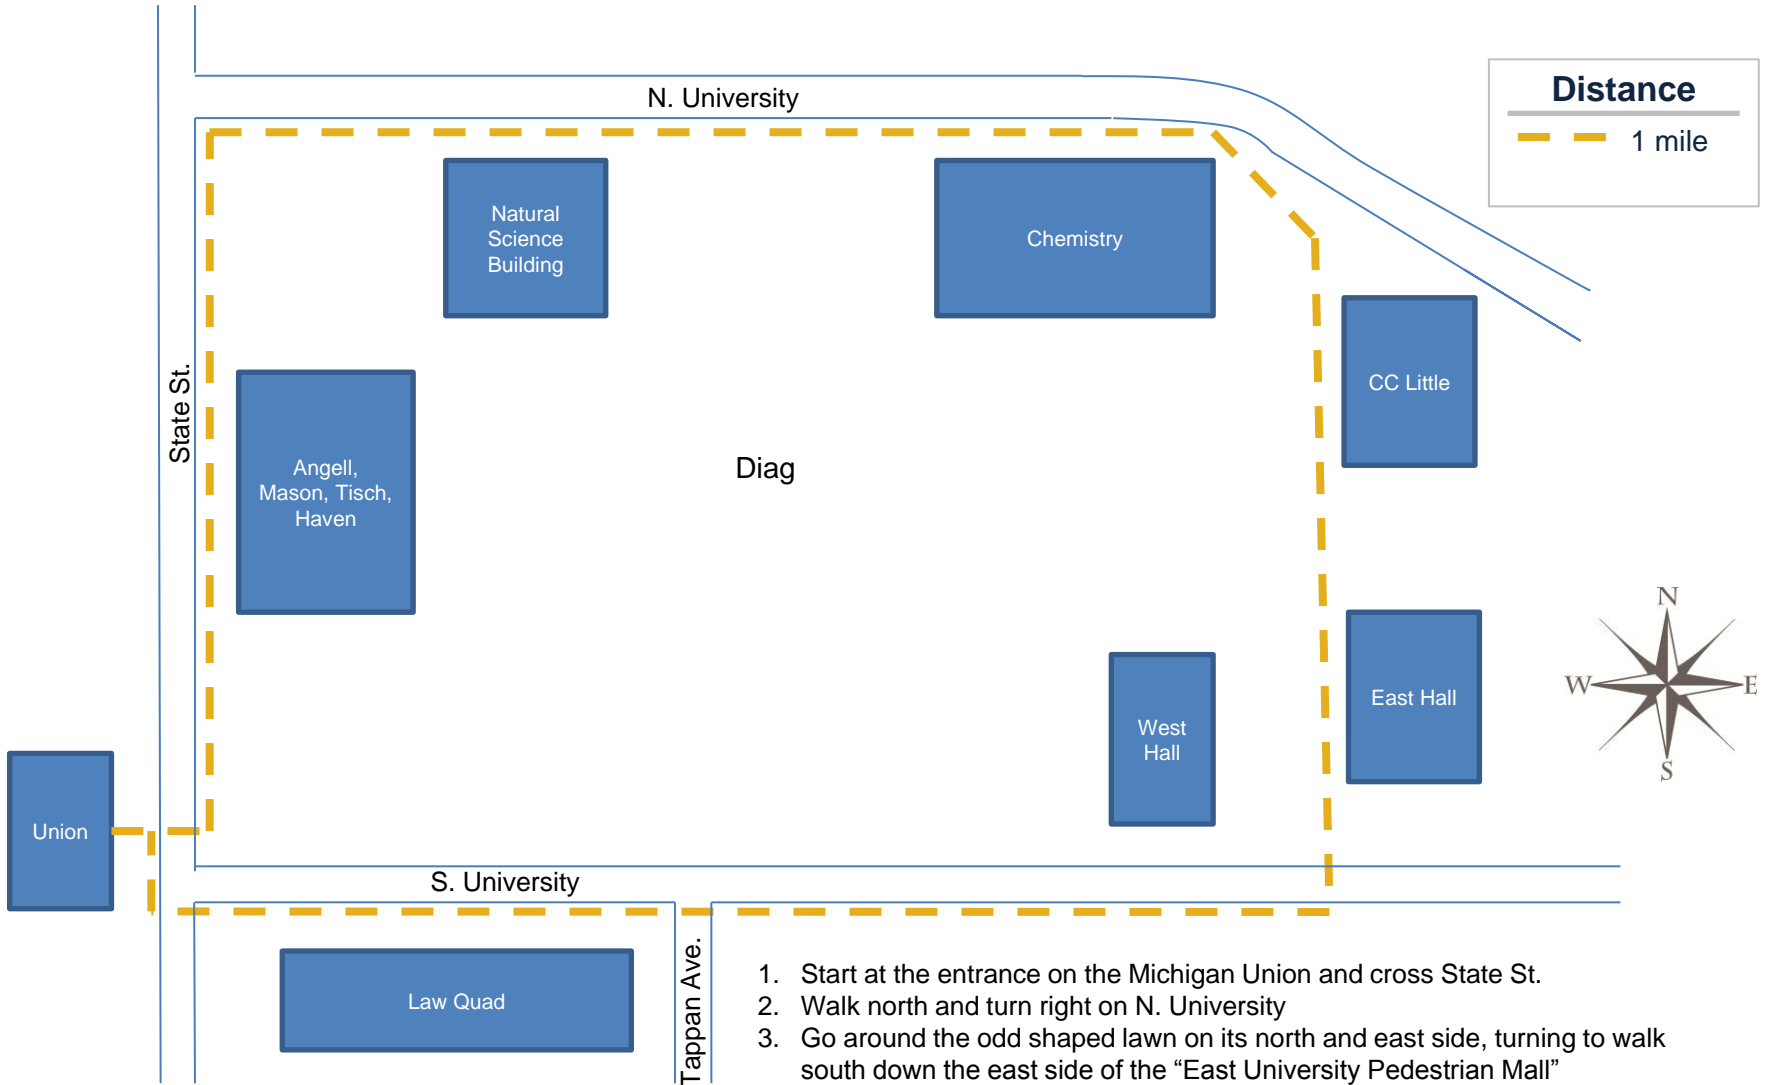

## Walking Map

# Around the Diag

N. University

Distance

1 mile

Natural  
Science  
Building

Chemistry

CC Little

State St.

Angell,  
Mason, Tisch,  
Haven

Diag

West  
Hall

East Hall

Union

S. University

Law Quad

Tappan Ave.

1. Start at the entrance on the Michigan Union and cross State St.
2. Walk north and turn right on N. University
3. Go around the odd shaped lawn on its north and east side, turning to walk south down the east side of the "East University Pedestrian Mall"
4. Cross S. University, turn right, and end back at the Michigan Union