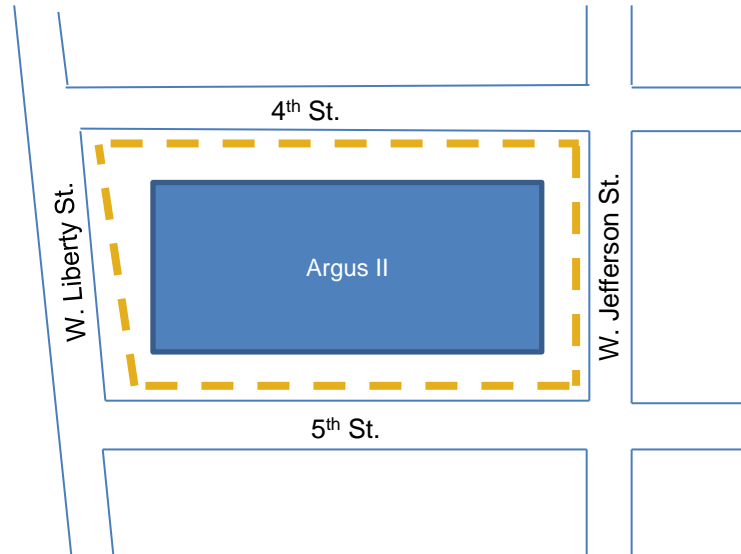

Walking Map Argus II

1. Start at the corner of W. Jefferson St. and 4th St.
2. Walk north towards W. Liberty St. and turn left on W. Liberty St.
3. Turn left on 5th St. and left on W. Jefferson St.
4. End at the corner of 4th St. and W. Jefferson St.

Distance

— 0.638 miles