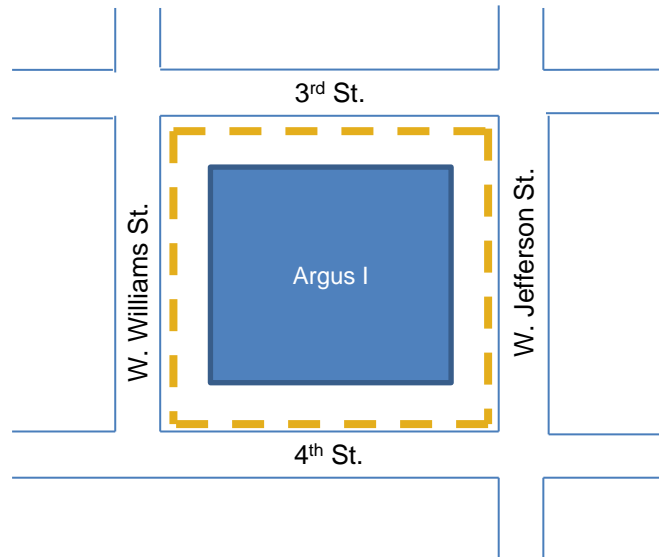

Walking Map Argus I

1. Start at the corner of W. Williams St. and 4th St.
2. Walk east down W. Williams St. towards 3rd St.
3. Turn right on 3rd St and right on W. Jefferson St.
4. Turn right on 4th St. and end at the corner of W. Williams St. and 4th St.

Distance

— 0.498 miles