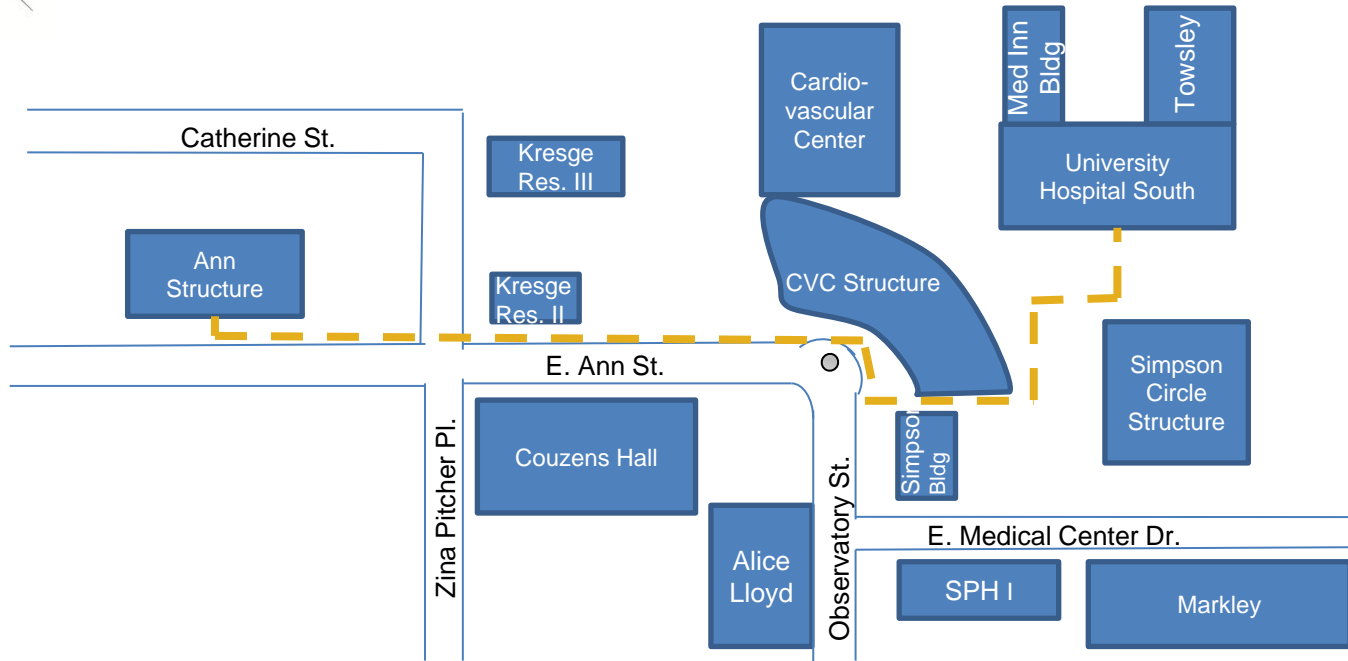

Walking Map

Ann Structure – UH South

1. Start at the Ann St. parking structure and begin walking east down Ann St.
2. Once Ann St. ends, walk around the south end of the CVC Structure
3. End at the south end of University Hospital South

Distance

— 0.27 miles