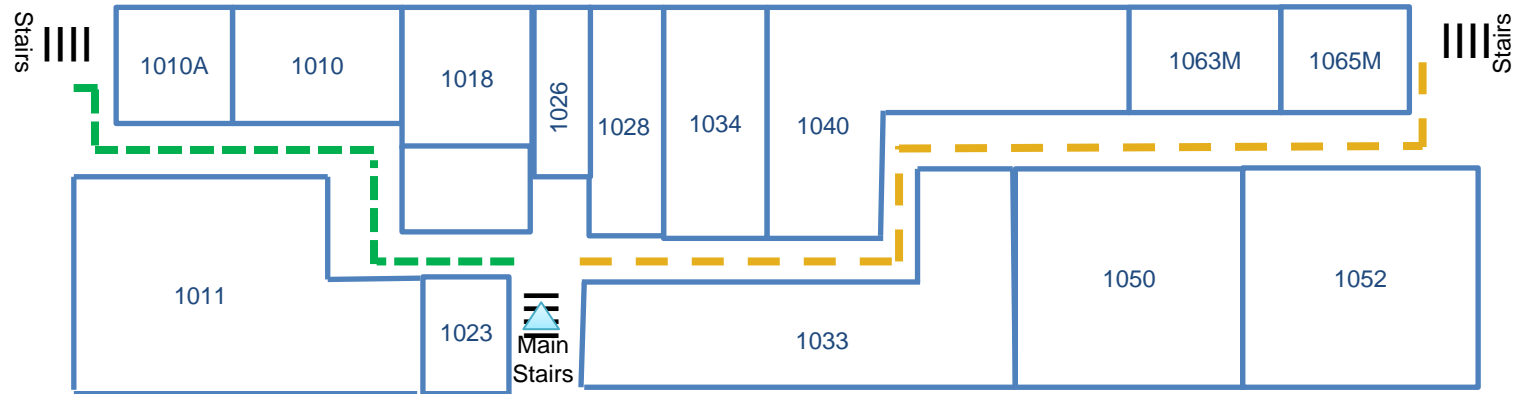

## Walking Map

# Administrative Services Building – Floor 1

### Green Route:

1. Start at the main stairs and turn left
2. Follow the hallway
3. After 1010A, look to the left for the stairs and end at the stairs

### Yellow Route:

1. Start at the main stairs and turn right
2. Follow the hallway
3. After 1065M, look to the left for the stairs and end at the stairs

Distance	
	0.05 miles
	0.024 miles
	0.011 miles (1 <sup>st</sup> fl stairs to 2 <sup>nd</sup> fl)