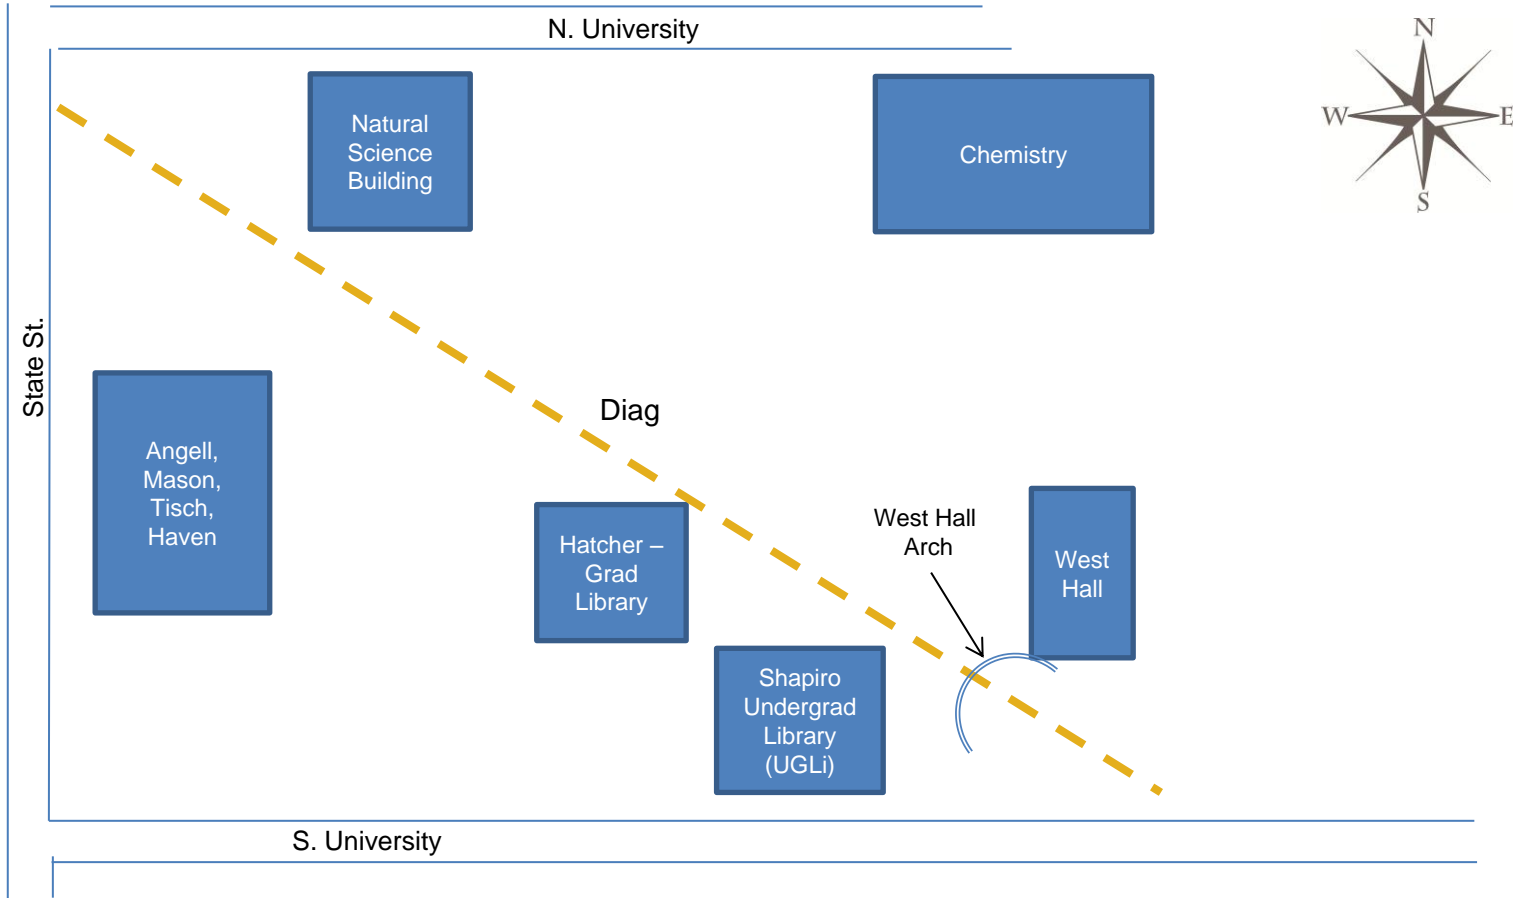

Walking Map Across the Diag

1. Start on State St. near the corner of North University and walk southeast
2. Pass the Natural Science Building and continue towards the “M” on the Diag
3. Continue walking southeast and pass the UGLi
4. Walk through the West Hall Arch and end near S. University

Distance
— — — 0.2479 miles