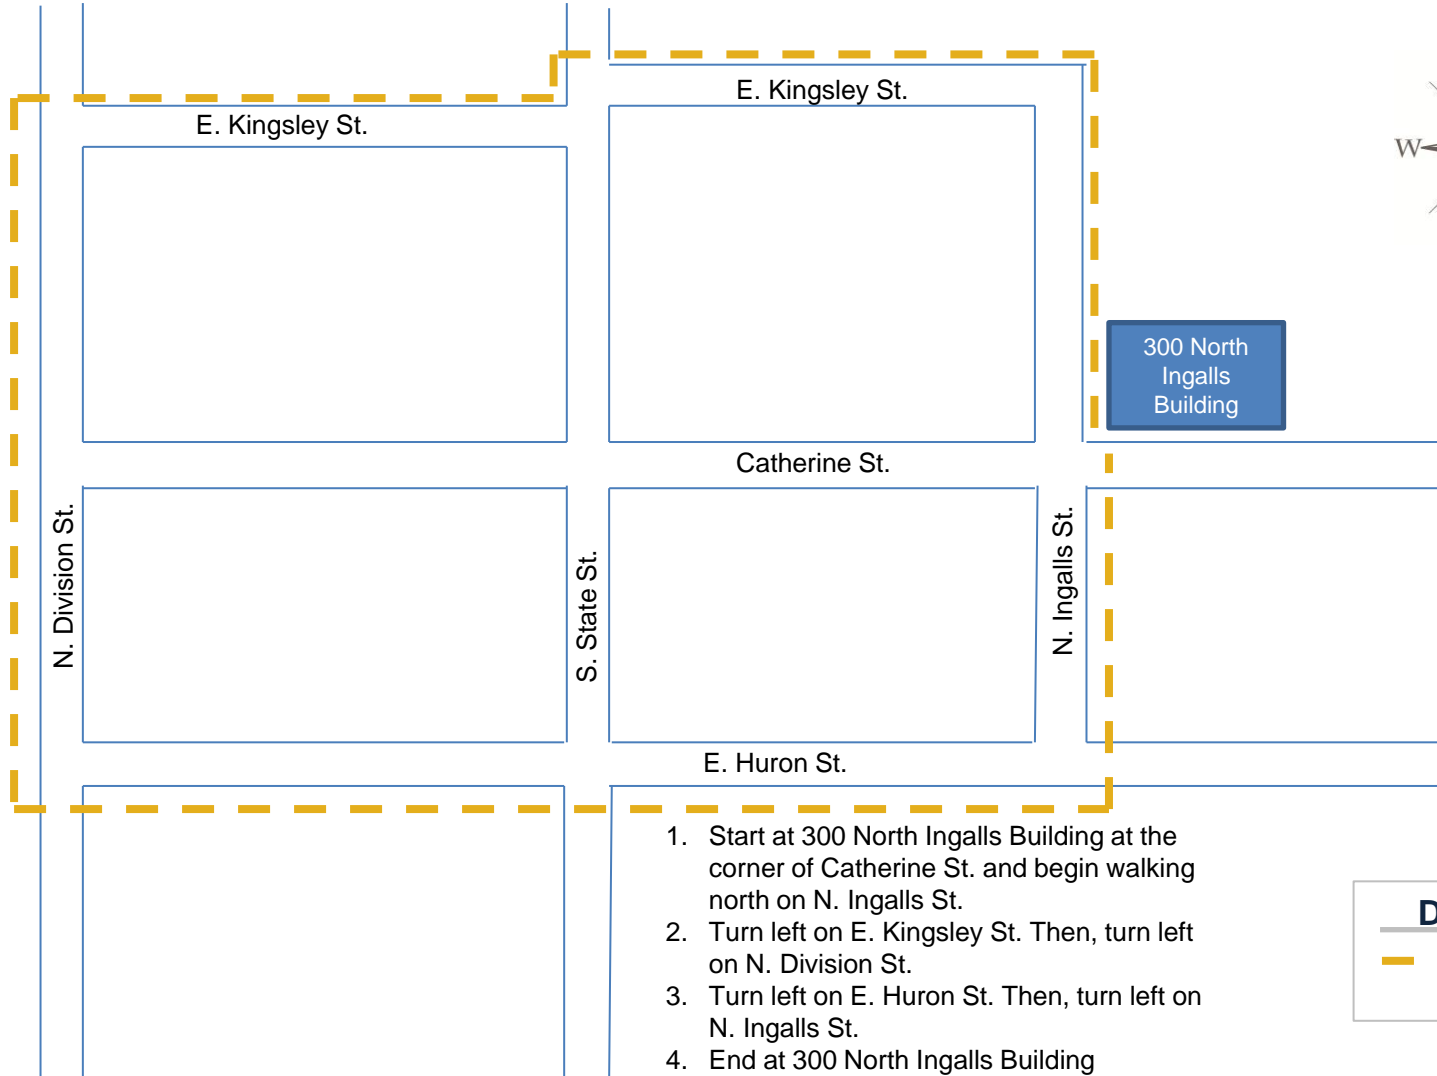

## Walking Map

# 300 North Ingalls Building – 1

**Distance**

— 1.03 miles